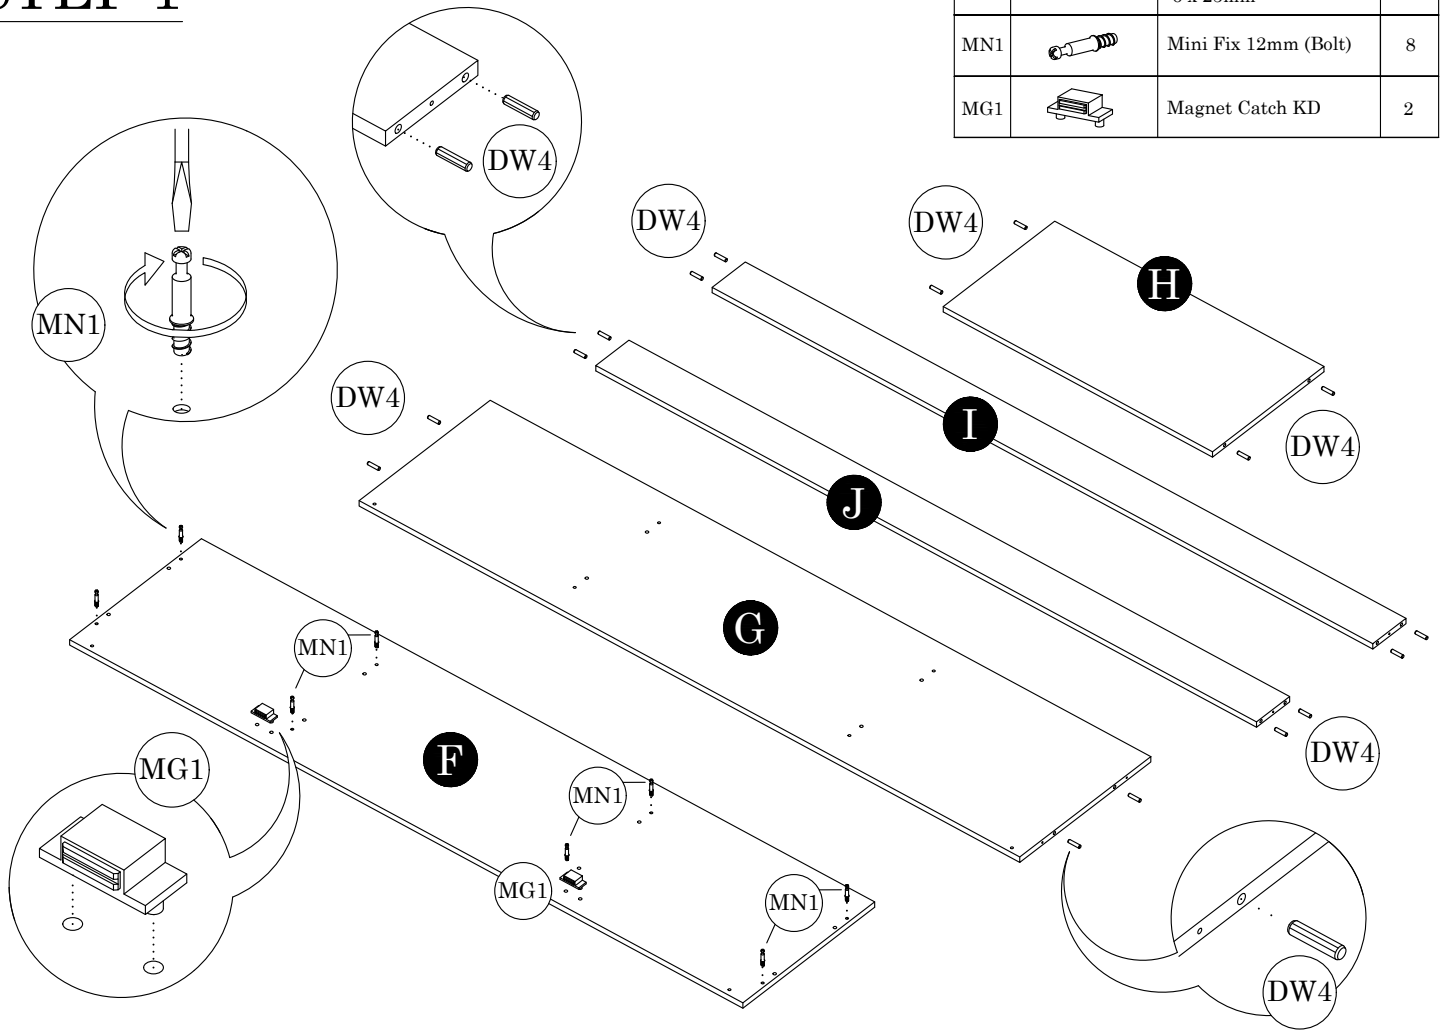

STEP 1

DW4		Wood Dowel 6 x 25mm	16
MN1		Mini Fix 12mm (Bolt)	8
MG1		Magnet Catch KD	2