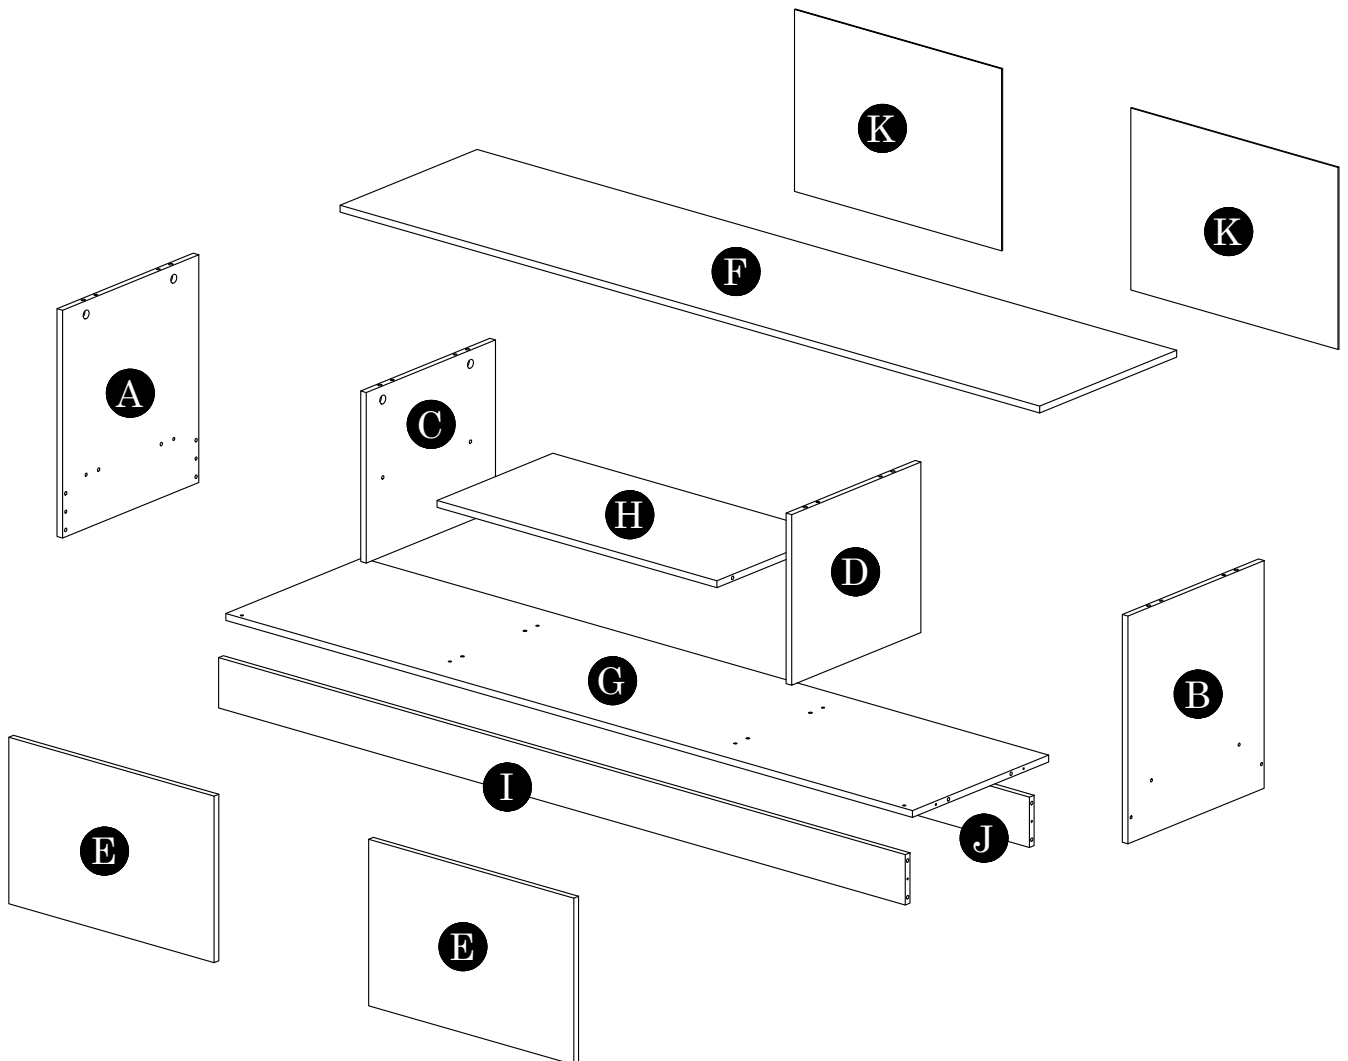

## 383-000033

**IMPORTANT**

**PLEASE READ BEFORE YOU CONTINUE FURTHER**

1. MATERIAL USE LAMINATED PARTICLE BOARD, TO CLEAN USE SOFT, DRY CLOTH.
2. DO NOT USE DETERGENT OR CHEMICAL AVOID CONTACT WITH WATER AND DIRECT SUNLIGHT.
3. TO BE ASSEMBLED ON A SOFT, DRY, CLEAN SMOOTH SURFACE.
4. DO NOT USE ANY TOOLS OTHER THAN THOSE SHOWN.
5. USE OF POWER TOOLS TO ASSEMBLE THIS PRODUCT WILL INVALIDATE ANY CLAIM AND MAY DAMAGE THIS PRODUCT MAKING IT UNSAFE.
6. BEFORE STARTING ASSEMBLY PLEASE VERIFY IF ALL PARTS AND HARDWARE ARE INCLUDED.

Parts List		QTY
A	Side Panel (L)	1 pc
B	Side Panel (R)	1 pc
C	Center Panel (L)	1 pc
D	Center Panel (R)	1 pc
E	Door Panel	2 pcs
F	Top Panel	1 pc
G	Bottom Panel	1 pc
H	Shelf Panel	1 pc
I	Bottom Crossbar (A)	1 pc
J	Bottom Crossbar (B)	1 pc
K	Backboard	2 pcs