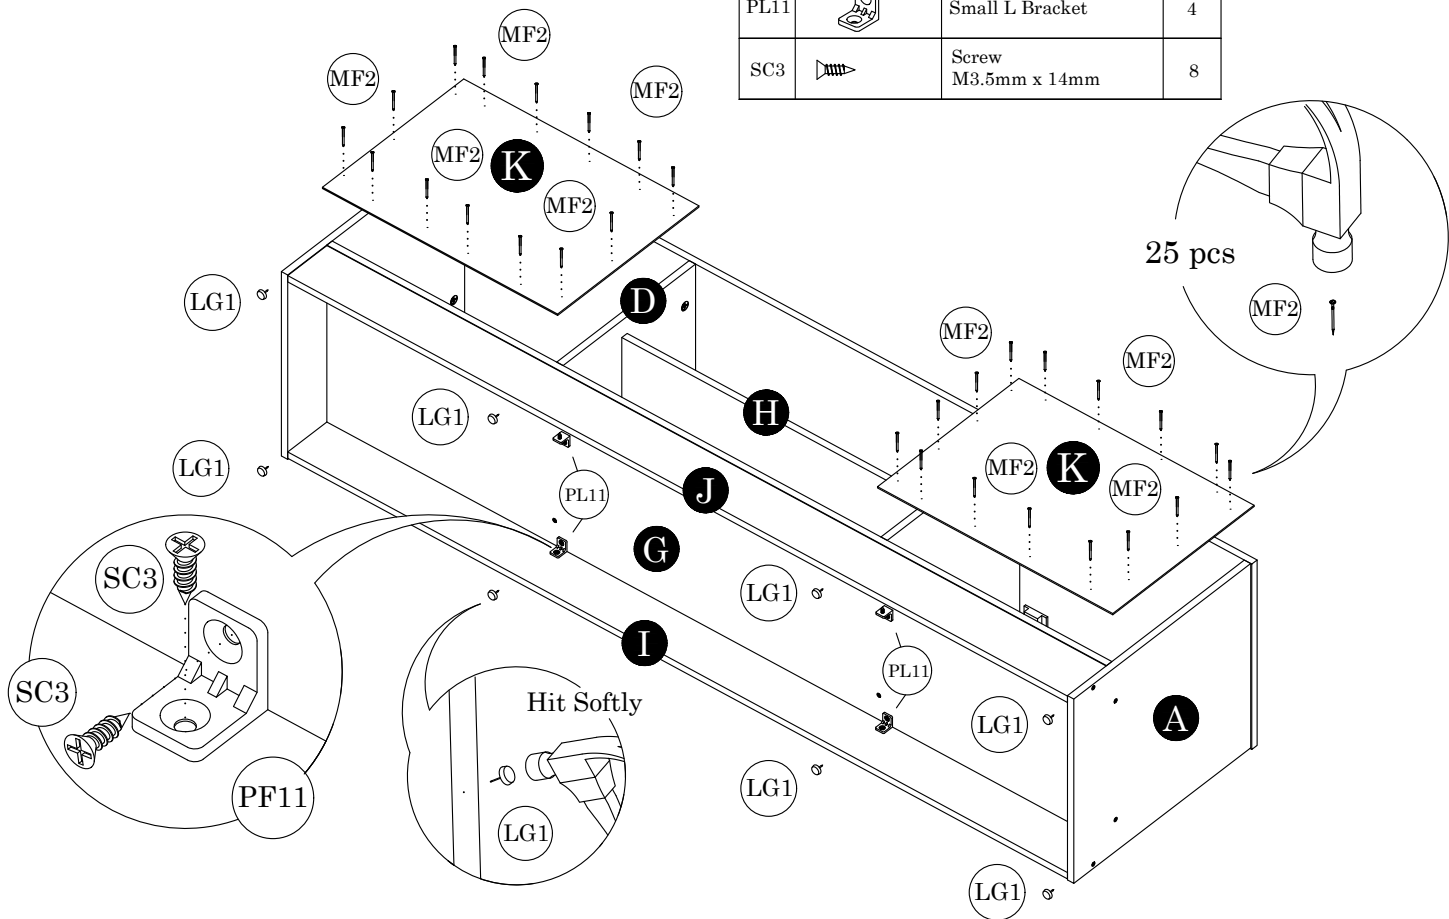

Parts List		QTY
A	Side Panel (L)	1 pc
B	Side Panel (R)	1 pc
C	Center Panel (L)	1 pc
D	Center Panel (R)	1 pc
E	Door Panel	2 pcs
F	Top Panel	1 pc
G	Bottom Panel	1 pc
H	Shelf Panel	1 pc
I	Bottom Crossbar (A)	1 pc
J	Bottom Crossbar (B)	1 pc
K	Backboard	2 pcs

STEP 1

DW4		Wood Dowel 6 x 25mm	16
MN1		Mini Fix 12mm (Bolt)	8
MG1		Magnet Catch KD	2

STEP 2

DW4		Wood Dowel 6 x 25mm	12
MN1		Mini Fix 12mm (Cam)	8

STEP 3

STEP 4

SC18		Screw M4 x 38mm	4
------	---	-----------------	---

STEP 5

SC18		Screw M4 x 38mm	8
------	---	-----------------	---

STEP 6

STEP 7

MF2		Nail	25 (+-3)
LG1		Leg Pin	8
PL11		Small L Bracket	4
SC3		Screw M3.5mm x 14mm	8

STEP 8

DH3		Door Holder	4
MG1		Magnet Catch KD	2
SC3		Screw M3.5mm x 14mm	10