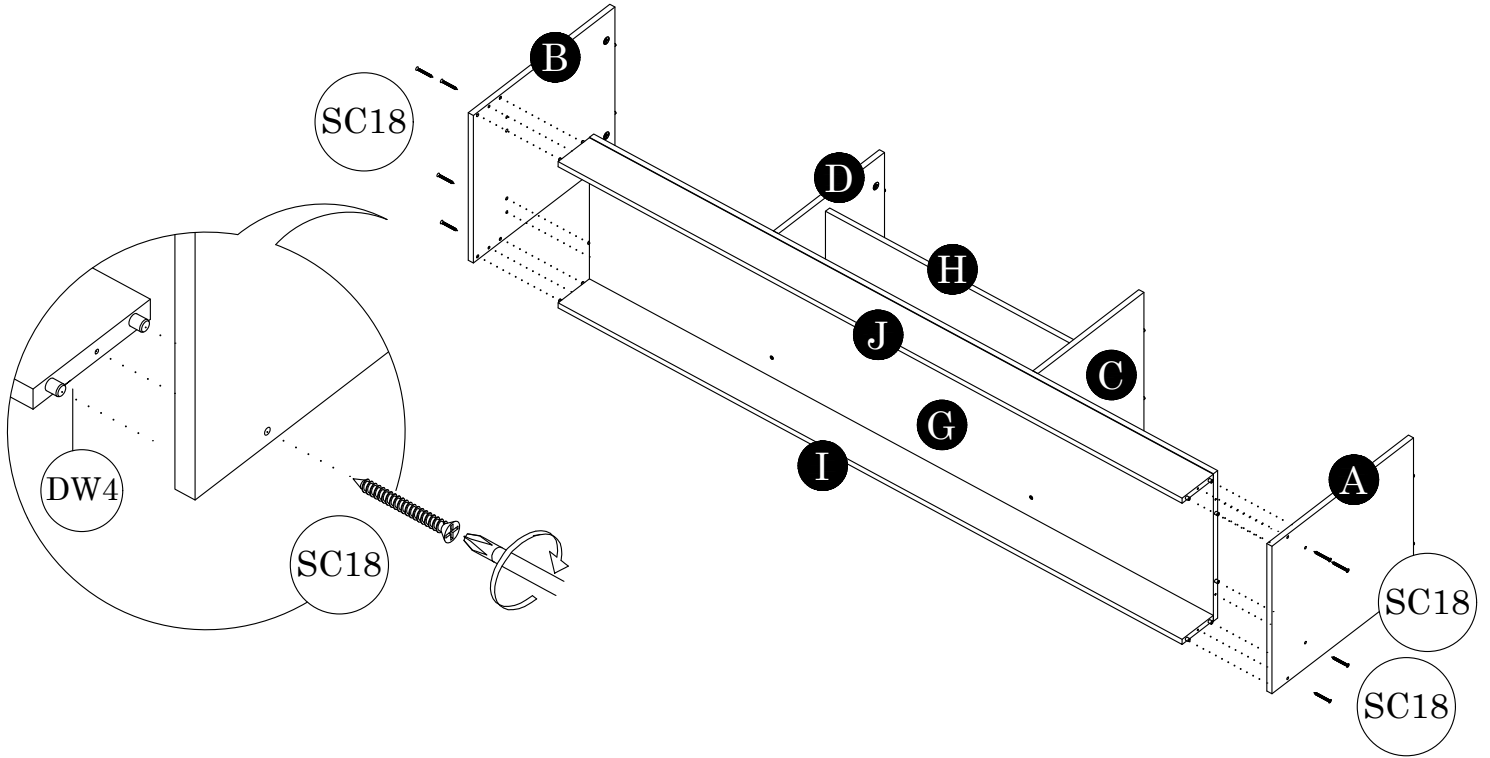

Parts List		QTY
A	Side Panel (L)	1 pc
B	Side Panel (R)	1 pc
C	Center Panel (L)	1 pc
D	Center Panel (R)	1 pc
E	Door Panel	2 pcs
F	Top Panel	1 pc
G	Bottom Panel	1 pc
H	Shelf Panel	1 pc
I	Bottom Crossbar (A)	1 pc
J	Bottom Crossbar (B)	1 pc
K	Backboard	2 pcs

STEP 1

DW4		Wood Dowel 6 x 25mm	16
MN1		Mini Fix 12mm (Bolt)	8
MG1		Magnet Catch KD	2

STEP 2

DW4		Wood Dowel 6 x 25mm	12
MN1		Mini Fix 12mm (Cam)	8

STEP 3

STEP 4

SC18		Screw M4 x 38mm	4
------	---	-----------------	---

STEP 5

SC18		Screw M4 x 38mm	8
------	---	-----------------	---

STEP 6

STEP 7

MF2		Nail	25 (+-3)
LG1		Leg Pin	8
PL11		Small L Bracket	4
SC3		Screw M3.5mm x 14mm	8

STEP 8

DH3		Door Holder	4
MG1		Magnet Catch KD	2
SC3		Screw M3.5mm x 14mm	10