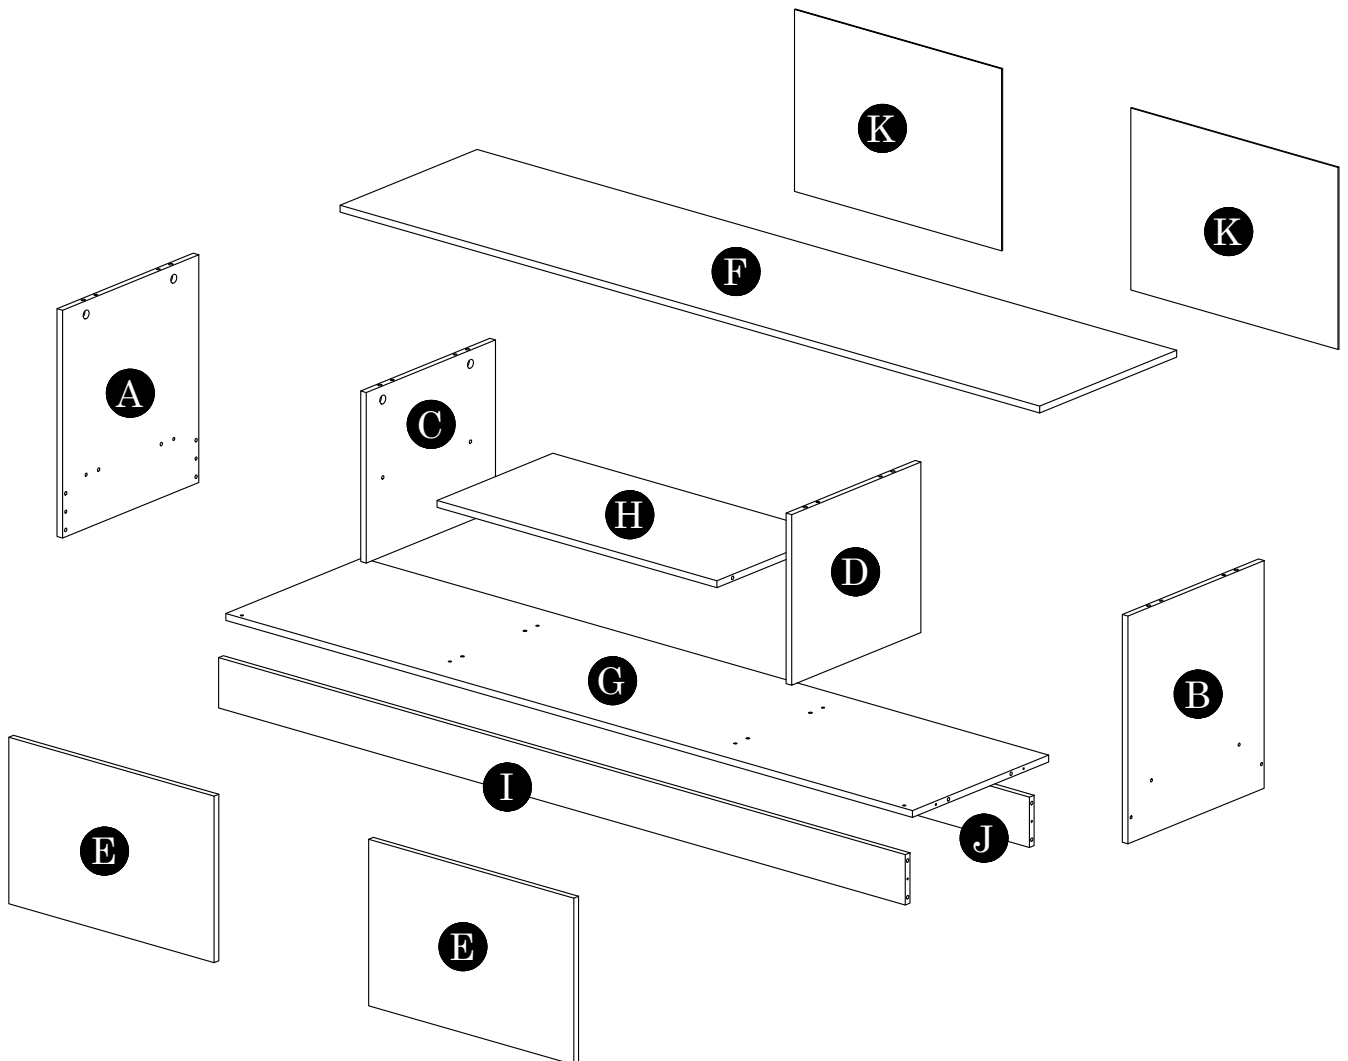

ASSEMBLY INSTRUCTIONS

383-000032

IMPORTANT

PLEASE READ BEFORE YOU CONTINUE FURTHER

1. MATERIAL USE LAMINATED PARTICLE BOARD, TO CLEAN USE SOFT, DRY CLOTH.
2. DO NOT USE DETERGENT OR CHEMICAL AVOID CONTACT WITH WATER AND DIRECT SUNLIGHT.
3. TO BE ASSEMBLED ON A SOFT, DRY, CLEAN SMOOTH SURFACE.
4. DO NOT USE ANY TOOLS OTHER THAN THOSE SHOWN.
5. USE OF POWER TOOLS TO ASSEMBLE THIS PRODUCT WILL INVALIDATE ANY CLAIM AND MAY DAMAGE THIS PRODUCT MAKING IT UNSAFE.
6. BEFORE STARTING ASSEMBLY PLEASE VERIFY IF ALL PARTS AND HARDWARE ARE INCLUDED.

Parts List		QTY
A	Side Panel (L)	1 pc
B	Side Panel (R)	1 pc
C	Center Panel (L)	1 pc
D	Center Panel (R)	1 pc
E	Door Panel	2 pcs
F	Top Panel	1 pc
G	Bottom Panel	1 pc
H	Shelf Panel	1 pc
I	Bottom Crossbar (A)	1 pc
J	Bottom Crossbar (B)	1 pc
K	Backboard	2 pcs