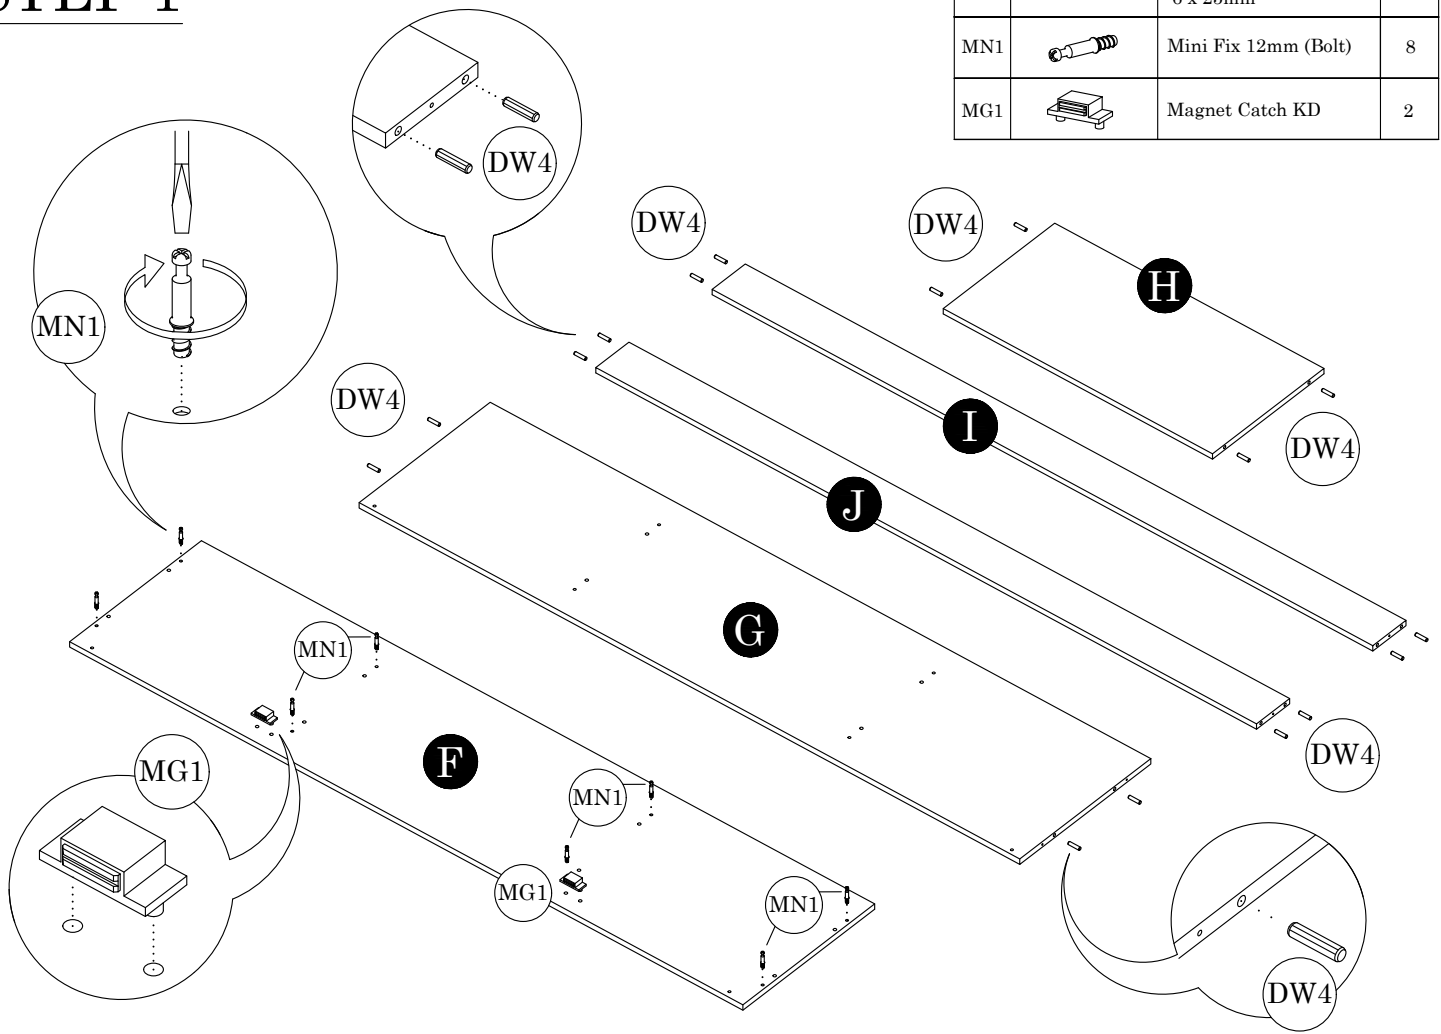

ASSEMBLY INSTRUCTIONS

383-000032

IMPORTANT

PLEASE READ BEFORE YOU CONTINUE FURTHER

1. MATERIAL USE LAMINATED PARTICLE BOARD, TO CLEAN USE SOFT, DRY CLOTH.
2. DO NOT USE DETERGENT OR CHEMICAL AVOID CONTACT WITH WATER AND DIRECT SUNLIGHT.
3. TO BE ASSEMBLED ON A SOFT, DRY, CLEAN SMOOTH SURFACE.
4. DO NOT USE ANY TOOLS OTHER THAN THOSE SHOWN.
5. USE OF POWER TOOLS TO ASSEMBLE THIS PRODUCT WILL INVALIDATE ANY CLAIM AND MAY DAMAGE THIS PRODUCT MAKING IT UNSAFE.
6. BEFORE STARTING ASSEMBLY PLEASE VERIFY IF ALL PARTS AND HARDWARE ARE INCLUDED.

HARDWARE LIST			QTY (pcs)
DH3		Door Holder	4
DW4		Wood Dowel 6 x 25mm	28
LG1		Leg Pin	8
MF2		Nail	25 (+3)
MG1		Magnet Catch KD	2 Sets
MN1		Mini Fix 12mm	8 Sets
PF11		Small L Bracket	4
SC3		Screw M3.5 x 14mm	18
SC18		Screw M4 x 38mm	12

Parts List		QTY
A	Side Panel (L)	1 pc
B	Side Panel (R)	1 pc
C	Center Panel (L)	1 pc
D	Center Panel (R)	1 pc
E	Door Panel	2 pcs
F	Top Panel	1 pc
G	Bottom Panel	1 pc
H	Shelf Panel	1 pc
I	Bottom Crossbar (A)	1 pc
J	Bottom Crossbar (B)	1 pc
K	Backboard	2 pcs

STEP 1

DW4		Wood Dowel 6 x 25mm	16
MN1		Mini Fix 12mm (Bolt)	8
MG1		Magnet Catch KD	2

STEP 2

DW4		Wood Dowel 6 x 25mm	12
MN1		Mini Fix 12mm (Cam)	8

STEP 3

STEP 4

SC18		Screw M4 x 38mm	4
------	---	-----------------	---