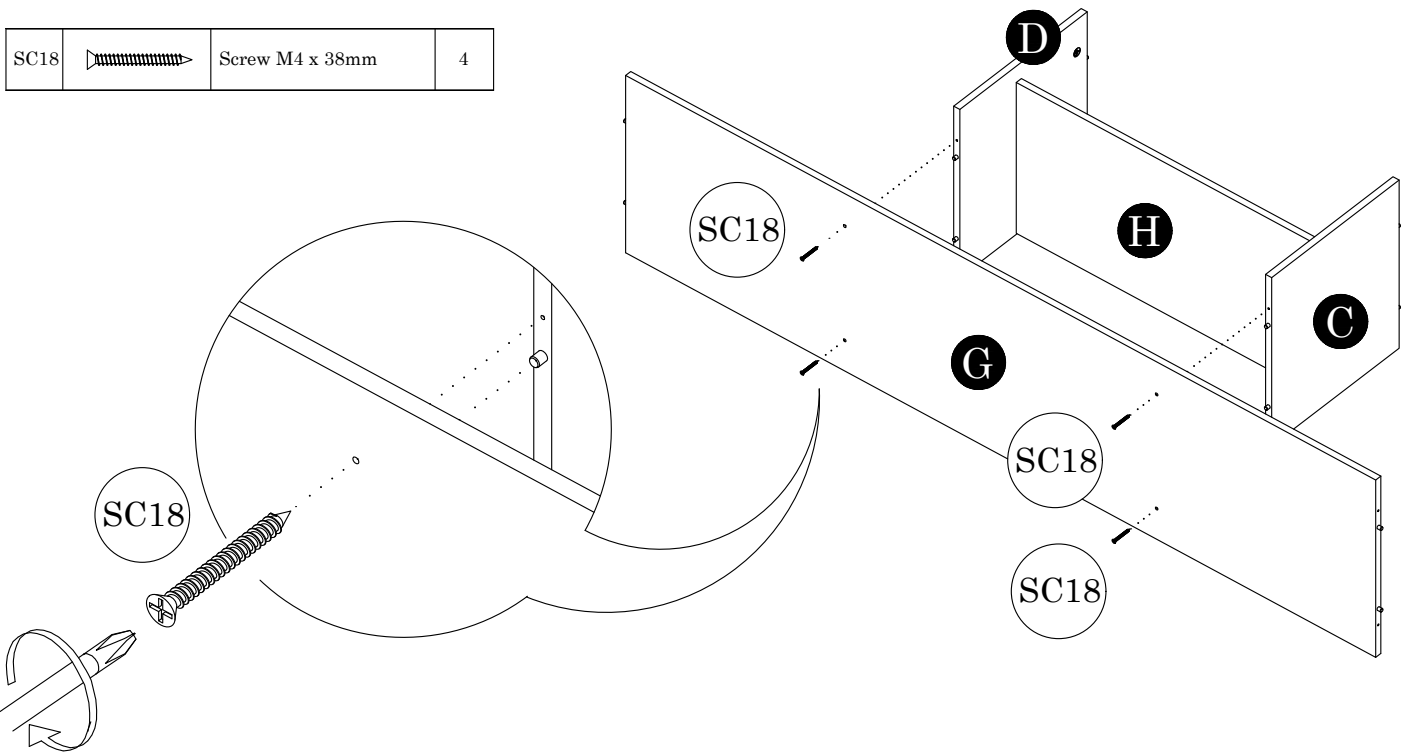

Parts List		QTY
A	Side Panel (L)	1 pc
B	Side Panel (R)	1 pc
C	Center Panel (L)	1 pc
D	Center Panel (R)	1 pc
E	Door Panel	2 pcs
F	Top Panel	1 pc
G	Bottom Panel	1 pc
H	Shelf Panel	1 pc
I	Bottom Crossbar (A)	1 pc
J	Bottom Crossbar (B)	1 pc
K	Backboard	2 pcs

STEP 1

DW4		Wood Dowel 6 x 25mm	16
MN1		Mini Fix 12mm (Bolt)	8
MG1		Magnet Catch KD	2

STEP 2

DW4		Wood Dowel 6 x 25mm	12
MN1		Mini Fix 12mm (Cam)	8

STEP 3

STEP 4

SC18		Screw M4 x 38mm	4
------	---	-----------------	---

STEP 5

SC18		Screw M4 x 38mm	8
------	---	-----------------	---

STEP 6

STEP 7

MF2		Nail	25 (+-3)
LG1		Leg Pin	8
PL11		Small L Bracket	4
SC3		Screw M3.5mm x 14mm	8

STEP 8

DH3		Door Holder	4
MG1		Magnet Catch KD	2
SC3		Screw M3.5mm x 14mm	10