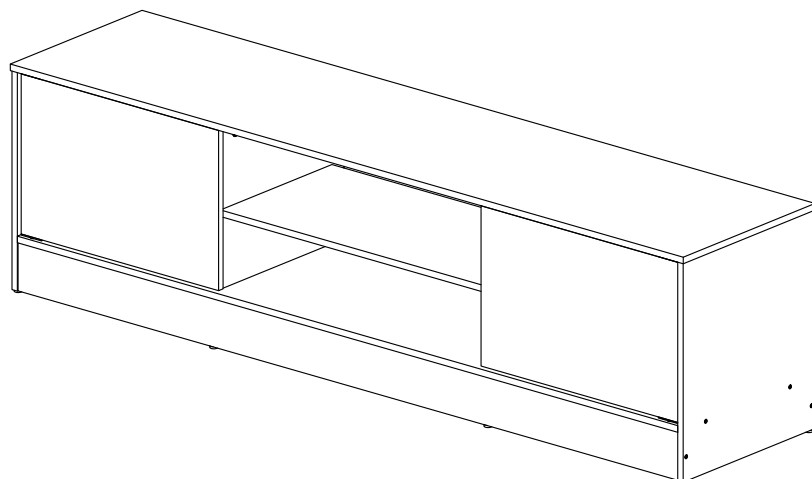

ASSEMBLY INSTRUCTIONS

383-000032

IMPORTANT

PLEASE READ BEFORE YOU CONTINUE FURTHER

1. MATERIAL USE LAMINATED PARTICLE BOARD, TO CLEAN USE SOFT, DRY CLOTH.
2. DO NOT USE DETERGENT OR CHEMICAL AVOID CONTACT WITH WATER AND DIRECT SUNLIGHT.
3. TO BE ASSEMBLED ON A SOFT, DRY, CLEAN SMOOTH SURFACE.
4. DO NOT USE ANY TOOLS OTHER THAN THOSE SHOWN.
5. USE OF POWER TOOLS TO ASSEMBLE THIS PRODUCT WILL INVALIDATE ANY CLAIM AND MAY DAMAGE THIS PRODUCT MAKING IT UNSAFE.
6. BEFORE STARTING ASSEMBLY PLEASE VERIFY IF ALL PARTS AND HARDWARE ARE INCLUDED.

Parts List		QTY
A	Side Panel (L)	1 pc
B	Side Panel (R)	1 pc
C	Center Panel (L)	1 pc
D	Center Panel (R)	1 pc
E	Door Panel	2 pcs
F	Top Panel	1 pc
G	Bottom Panel	1 pc
H	Shelf Panel	1 pc
I	Bottom Crossbar (A)	1 pc
J	Bottom Crossbar (B)	1 pc
K	Backboard	2 pcs