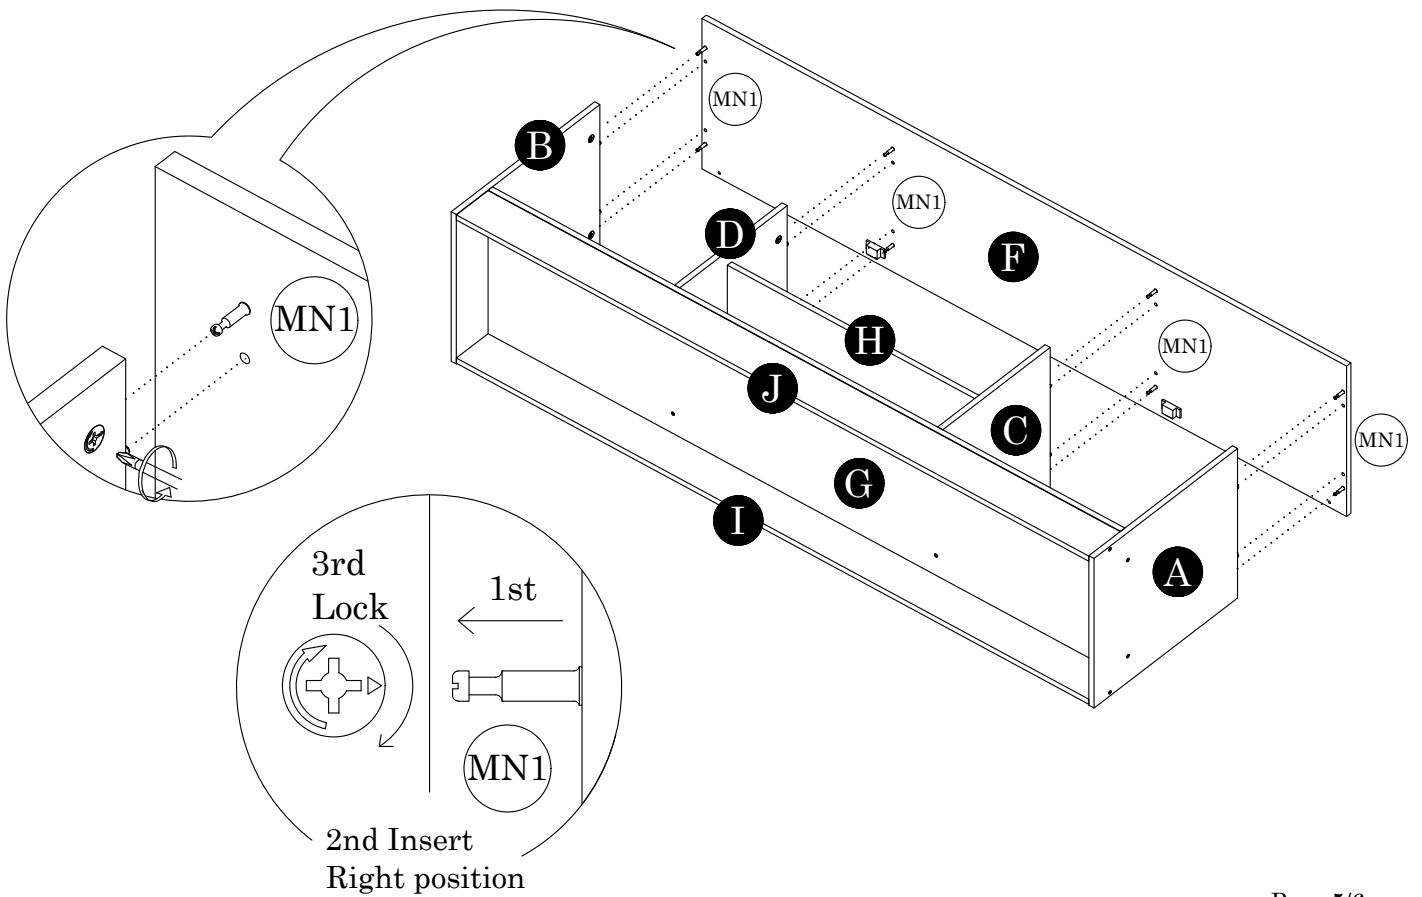

Parts List		QTY
A	Side Panel (L)	1 pc
B	Side Panel (R)	1 pc
C	Center Panel (L)	1 pc
D	Center Panel (R)	1 pc
E	Door Panel	2 pcs
F	Top Panel	1 pc
G	Bottom Panel	1 pc
H	Shelf Panel	1 pc
I	Bottom Crossbar (A)	1 pc
J	Bottom Crossbar (B)	1 pc
K	Backboard	2 pcs

STEP 1

DW4		Wood Dowel 6 x 25mm	16
MN1		Mini Fix 12mm (Bolt)	8
MG1		Magnet Catch KD	2

STEP 2

DW4		Wood Dowel 6 x 25mm	12
MN1		Mini Fix 12mm (Cam)	8

STEP 3

STEP 4

SC18		Screw M4 x 38mm	4
------	---	-----------------	---

STEP 5

SC18		Screw M4 x 38mm	8
------	---	-----------------	---

STEP 6

STEP 7

MF2		Nail	25 (+-3)
LG1		Leg Pin	8
PL11		Small L Bracket	4
SC3		Screw M3.5mm x 14mm	8

STEP 8

DH3		Door Holder	4
MG1		Magnet Catch KD	2
SC3		Screw M3.5mm x 14mm	10