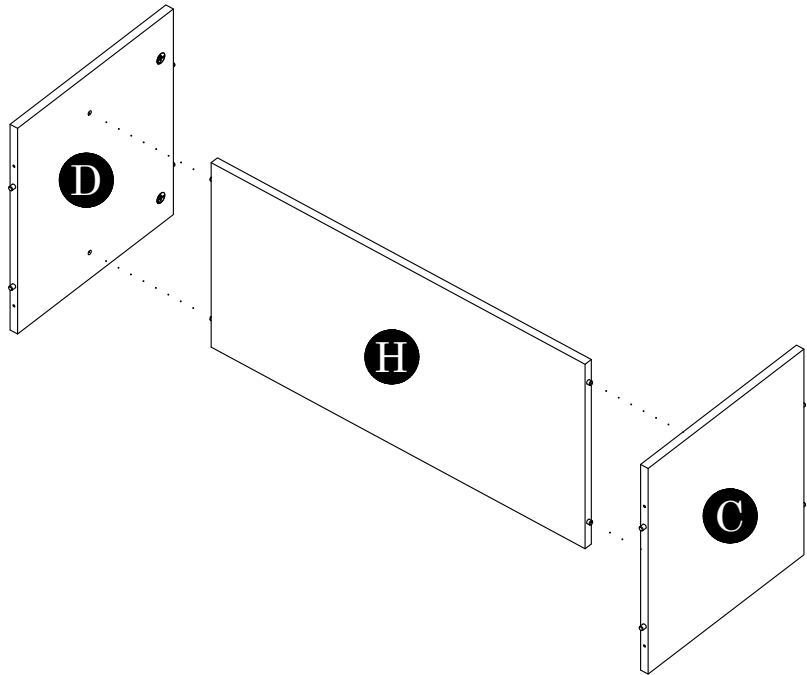

Parts List		QTY
A	Side Panel (L)	1 pc
B	Side Panel (R)	1 pc
C	Center Panel (L)	1 pc
D	Center Panel (R)	1 pc
E	Door Panel	2 pcs
F	Top Panel	1 pc
G	Bottom Panel	1 pc
H	Shelf Panel	1 pc
I	Bottom Crossbar (A)	1 pc
J	Bottom Crossbar (B)	1 pc
K	Backboard	2 pcs

STEP 1

DW4		Wood Dowel 6 x 25mm	16
MN1		Mini Fix 12mm (Bolt)	8
MG1		Magnet Catch KD	2

STEP 2

DW4		Wood Dowel 6 x 25mm	12
MN1		Mini Fix 12mm (Cam)	8

STEP 3

STEP 4

SC18		Screw M4 x 38mm	4
------	---	-----------------	---