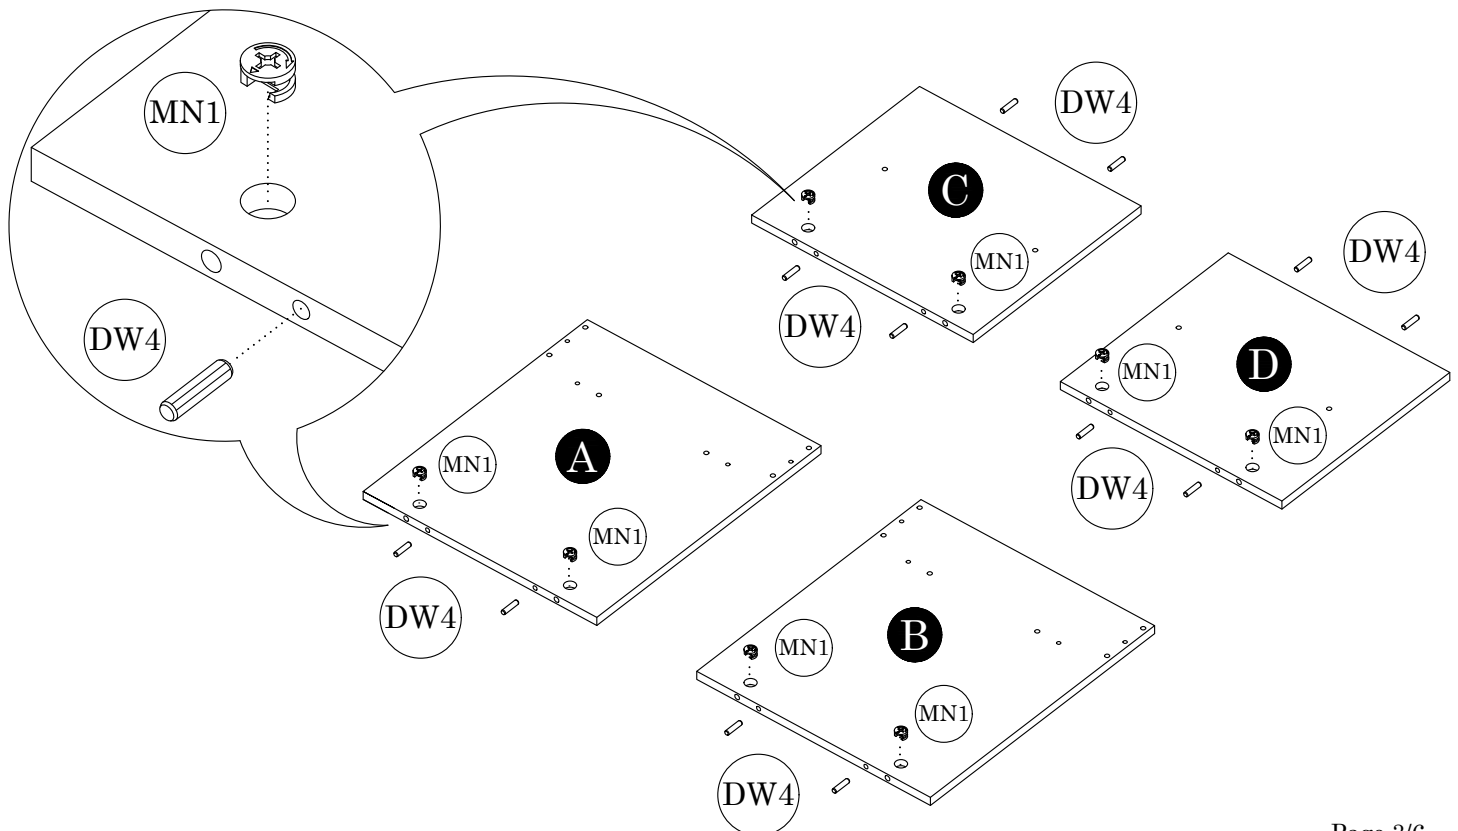

Parts List		QTY
A	Side Panel (L)	1 pc
B	Side Panel (R)	1 pc
C	Center Panel (L)	1 pc
D	Center Panel (R)	1 pc
E	Door Panel	2 pcs
F	Top Panel	1 pc
G	Bottom Panel	1 pc
H	Shelf Panel	1 pc
I	Bottom Crossbar (A)	1 pc
J	Bottom Crossbar (B)	1 pc
K	Backboard	2 pcs

STEP 1

DW4		Wood Dowel 6 x 25mm	16
MN1		Mini Fix 12mm (Bolt)	8
MG1		Magnet Catch KD	2

STEP 2

DW4		Wood Dowel 6 x 25mm	12
MN1		Mini Fix 12mm (Cam)	8

STEP 3

STEP 4

SC18		Screw M4 x 38mm	4
------	---	-----------------	---

STEP 5

SC18		Screw M4 x 38mm	8
------	---	-----------------	---

STEP 6

STEP 7

MF2		Nail	25 (+-3)
LG1		Leg Pin	8
PL11		Small L Bracket	4
SC3		Screw M3.5mm x 14mm	8

STEP 8

DH3		Door Holder	4
MG1		Magnet Catch KD	2
SC3		Screw M3.5mm x 14mm	10