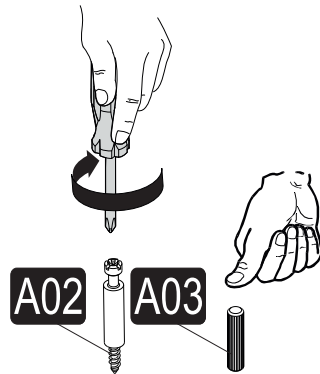

197-000179

Instruction Manual

A01 20x  *14 mm	A02 20x  *5x45 mm	A03 20x  *8x30 mm	A04 20x 
A09 30x  *4x25 mm	A10 16x  *4x20 mm	A11 4x 	A13 4x 
A14 4x 	A12 4x 	A28 20x 	A46 5x 
A40 4x 			

Important information
Read carefully.
Keep this information for further reference.

GB WARNING

Serious or fatal crushing injuries can occur from furniture tip-over. To prevent this furniture from tipping over it must be permanently fixed to the wall.

Fixing devices for the wall are not included since different wall materials require different types of fixing devices. Use fixing devices suitable for the walls in your home. For advice on suitable fixing systems, contact your local specialized dealer.

6.

1.

2.

3.

4.

5.