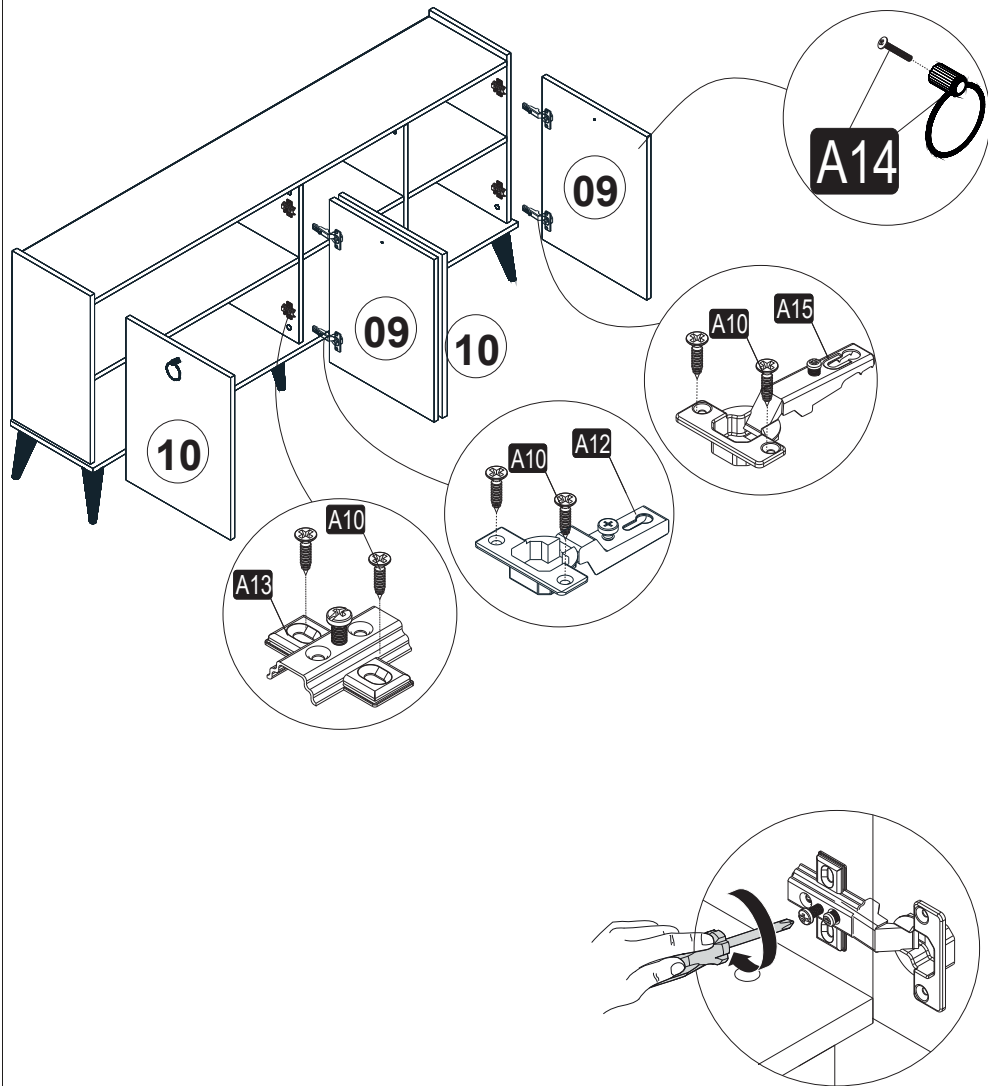

197-000177

Instruction Manual

A01 16x *14 mm	A02 16x *5x45 mm	A03 16x *8x30 mm	A04 16x
A10 32x *4x20 mm	A11 20x *4x25 mm	A12 4x 	A13 4x
A15 4x 	A13 5x 	A14 4x 	A28 25x
A40 12x 			

Important information
Read carefully.
Keep this information for further reference.

GB WARNING

Serious or fatal crushing injuries can occur from furniture tip-over. To prevent this furniture from tipping over it must be permanently fixed to the wall.

Fixing devices for the wall are not included since different wall materials require different types of fixing devices. Use fixing devices suitable for the walls in your home. For advice on suitable fixing systems, contact your local specialized dealer.

7.

1.

2.

3.

4.

5.

6.