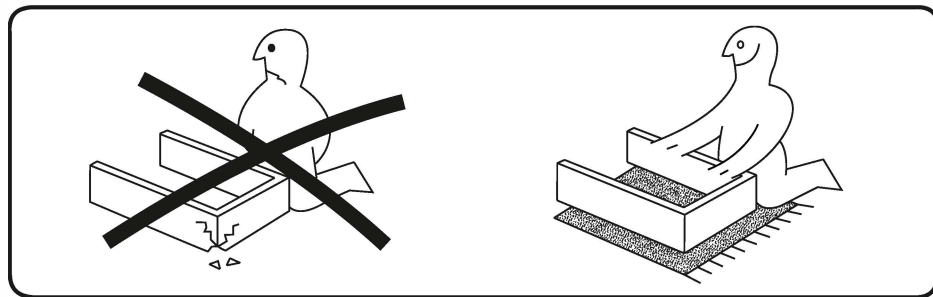

1

3x
a b
400 mm M3

12x
  ϕ 3.5x16 mm E3

2

8x
 ϕ 8x30 A1

16x
 ϕ 3.5x16 mm E3

4x
 K6

3