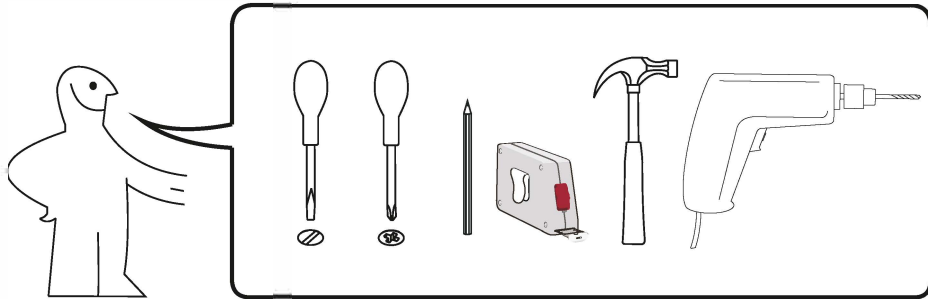

1

3x
a b
400 mm M3

12x
  ϕ 3.5x16 mm E3

2

8x
 ϕ 8x30 A1

16x
 ϕ 3.5x16 mm E3

4x
 K6

3