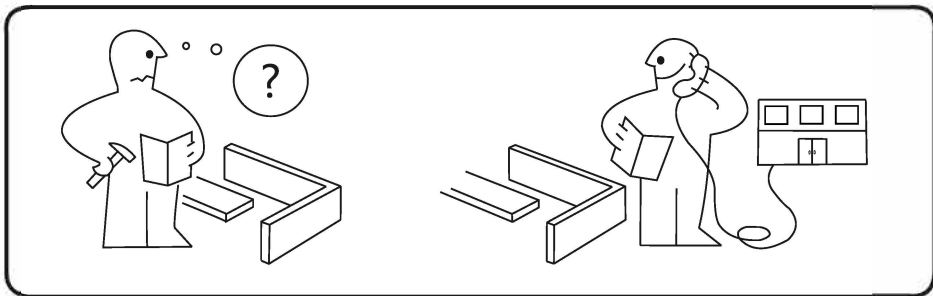

1

3x
a b
400 mm M3

12x
  ϕ 3.5x16 mm E3

2

8x
 ϕ 8x30 A1

16x
 ϕ 3.5x16 mm E3

4x
 K6

3