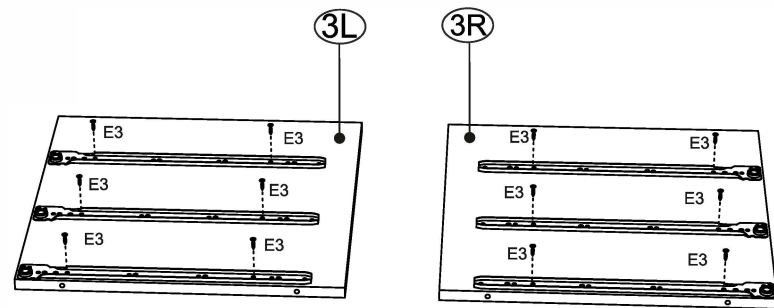

ENG

20x ø 8x30 A1	1x R	56x ø 3.5x16 mm E3
10x ø 6,4x50mm B1	3x H1	3x a b L=400 mm M3
8x E10	36x Q	4x K6
6x ø 4x35 mm N3	6x U	

No	axb	x	No...→
1	487x402	1	1/1
2	467x402	1	1/1
3L 3R	450x450	1+1	1/1
4	400x90	6	1/1
5	310x90	3	1/1
6	394x150	3	1/1
7	450x400	1	1/1
8	404x342	3	1/1

1

3x
a b
400 mm M3

12x
 ϕ 3.5x16 mm E3

2

8x
 ϕ 8x30 A1

16x
 ϕ 3.5x16 mm E3

4x
 K6

3

4

- 4x  B1
ø6,4x50mm
- 1x  R

5

- 2x  E10
- 4x  E3
ø 3.5x16 mm

- 6x  B1
ø6,4x50mm
- 6x  U
- 6x  N3
ø 4x35 mm

- 6x  E10
- 12x  E3
ø 3.5x16 mm

- 36x  Q

9

3x
a b
400 mm M3

12x
E3
ø 3.5x16 mm

<p>A diagram showing a house and a shelf. An arrow points from the house to the shelf. A happy face and checkmark are next to it, indicating that the shelf is intended for indoor use.</p>	<p>A diagram showing a house, rain clouds, and a tree. A sad face and 'X' are next to it, indicating that the shelf is not intended for outdoor use.</p>
<p>A diagram showing hands being washed with water and soap. A happy face and checkmark are next to it, indicating that the shelf should be kept clean.</p>	<p>A diagram showing a hot stove, a shelf, and a thermometer showing 60°C. A sad face and 'X' are next to it, indicating that the shelf should not be placed near heat sources.</p>
<p>A diagram showing cleaning products like a spray bottle and a bucket. A happy face and checkmark are next to it, indicating that the shelf should be cleaned.</p>	<p>A diagram showing a shelf with a sad face and 'X' next to it, indicating that the shelf should not be used for storage of items.</p>
<p>A diagram showing a tall shelf with a warning triangle icon above it. A happy face and checkmark are next to it, indicating that the shelf is intended for use as a tall storage unit.</p>	<p>A diagram showing a shelf tilted at an angle. A sad face and 'X' are next to it, indicating that the shelf should not be used as a leaning unit.</p>