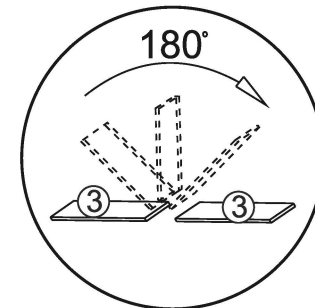

ENG

20x ø 8x30 A1	1x R	56x ø 3.5x16 mm E3
10x ø 6,4x50mm B1	3x H1	3x a b L=400 mm M3
8x E10	36x Q	4x K6
6x ø 4x35 mm N3	6x U	

No	axb	x	No...→
1	487x402	1	1/1
2	467x402	1	1/1
3L 3R	450x450	1+1	1/1
4	400x90	6	1/1
5	310x90	3	1/1
6	394x150	3	1/1
7	450x400	1	1/1
8	404x342	3	1/1

1

3x
a b
400 mm M3

12x
 ϕ 3.5x16 mm E3

2

8x
 ϕ 8x30 A1

16x
 ϕ 3.5x16 mm E3

4x
 K6

3

4

- 4x  B1
ø6,4x50mm
- 1x  R

5

- 2x  E10
- 4x  E3
ø 3.5x16 mm

- 6x  B1
ø6,4x50mm
- 6x  U
- 6x  N3
ø 4x35 mm

- 6x  E10
- 12x  E3
ø 3.5x16 mm

- 36x  Q

9

3x
a b
400 mm M3

12x
E3
ø 3.5x16 mm

<p>A diagram showing a house and a shelf. An arrow points from the house to the shelf. A happy face and checkmark are next to it, indicating that the shelf is intended for indoor use.</p>	<p>A diagram showing a house, rain clouds, and a tree. A sad face and 'X' are next to it, indicating that the shelf is not intended for outdoor use.</p>
<p>A diagram showing hands being washed with water and soap. A happy face and checkmark are next to it, indicating that the shelf should be kept clean.</p>	<p>A diagram showing a hot stove, a shelf, and a thermometer showing 60°C. A sad face and 'X' are next to it, indicating that the shelf should not be placed near heat sources.</p>
<p>A diagram showing cleaning products like a spray bottle and a bucket. A happy face and checkmark are next to it, indicating that the shelf should be cleaned.</p>	<p>A diagram showing a shelf with a sad face and 'X' next to it, indicating that the shelf should not be used for storage of items.</p>
<p>A diagram showing a tall shelf with a warning triangle icon above it. A happy face and checkmark are next to it, indicating that the shelf is intended for use as a tall storage unit.</p>	<p>A diagram showing a shelf tilted at an angle. A sad face and 'X' are next to it, indicating that the shelf should not be used as a leaning unit.</p>