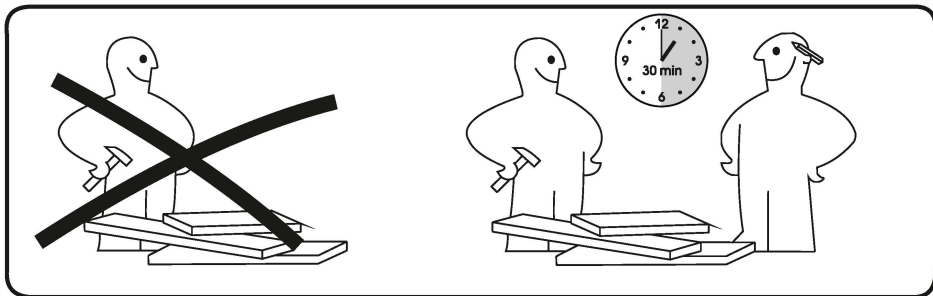

1

3x
a b
400 mm M3

12x
  ϕ 3.5x16 mm E3

2

8x
 ϕ 8x30 A1

16x
 ϕ 3.5x16 mm E3

4x
 K6

3