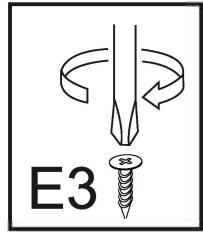

4

- 4x  B1
ø6,4x50mm
- 1x  R

5

- 2x  E10
- 4x  E3
ø 3.5x16 mm

- 6x  B1
ø6,4x50mm
- 6x  U
- 6x  N3
ø 4x35 mm

- 6x  E10
- 12x  E3
ø 3.5x16 mm

- 36x  Q

9

3x
a b
400 mm M3

12x
E3
ø 3.5x16 mm

<p>A diagram showing a house and a shelf. An arrow points from the house to the shelf. A happy face and checkmark are next to it, indicating that the shelf is intended for indoor use.</p>	<p>A diagram showing a house, rain clouds, and a tree. A sad face and 'X' are next to it, indicating that the shelf is not intended for outdoor use.</p>
<p>A diagram showing hands being washed with water and soap. A happy face and checkmark are next to it, indicating that the shelf should be kept clean.</p>	<p>A diagram showing a hot stove, a shelf, and a thermometer showing 60°C. A sad face and 'X' are next to it, indicating that the shelf should not be placed near heat sources.</p>
<p>A diagram showing cleaning products like a spray bottle and a bucket. A happy face and checkmark are next to it, indicating that the shelf should be cleaned.</p>	<p>A diagram showing a shelf with a sad face and 'X' next to it, indicating that the shelf should not be used for storage of items.</p>
<p>A diagram showing a tall shelf with a warning triangle icon above it. A happy face and checkmark are next to it, indicating that the shelf is intended for use as a tall storage unit.</p>	<p>A diagram showing a shelf tilted at an angle. A sad face and 'X' are next to it, indicating that the shelf should not be used as a leaning unit.</p>