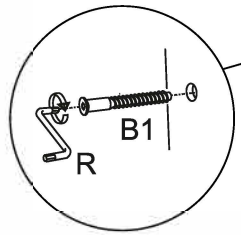

1

3x
a b
400 mm M3

12x
 ϕ 3.5x16 mm E3

2

8x
 ϕ 8x30 A1

16x
 ϕ 3.5x16 mm E3

4x
 K6

3

4

- 4x  B1
ø6,4x50mm
- 1x  R

5

- 2x  E10
- 4x  E3
ø 3.5x16 mm

- 6x  B1
ø6,4x50mm
- 6x  U
- 6x  N3
ø 4x35 mm

- 6x  E10
- 12x  E3
ø 3.5x16 mm

- 36x  Q

9

3x
a b
400 mm M3

12x
E3
ø 3.5x16 mm

<p>A diagram showing a house and a shelf. An arrow points from the house to the shelf. A happy face and checkmark are next to it, indicating that the shelf is intended for indoor use.</p>	<p>A diagram showing a house, rain clouds, and a tree. A sad face and 'X' are next to it, indicating that the shelf is not intended for outdoor use.</p>
<p>A diagram showing hands being washed with water and soap. A happy face and checkmark are next to it, indicating that the shelf should be kept clean.</p>	<p>A diagram showing a hot stove, a shelf, and a thermometer showing 60°C. A sad face and 'X' are next to it, indicating that the shelf should not be placed near heat sources.</p>
<p>A diagram showing cleaning products like a spray bottle and a bucket. A happy face and checkmark are next to it, indicating that the shelf should be cleaned.</p>	<p>A diagram showing a shelf with a sad face and 'X' next to it, indicating that the shelf should not be used for storage of items.</p>
<p>A diagram showing a tall shelf with a warning triangle icon above it. A happy face and checkmark are next to it, indicating that the shelf is intended for use as a tall storage unit.</p>	<p>A diagram showing a shelf tilted at an angle. A sad face and 'X' are next to it, indicating that the shelf should not be used as a leaning unit.</p>