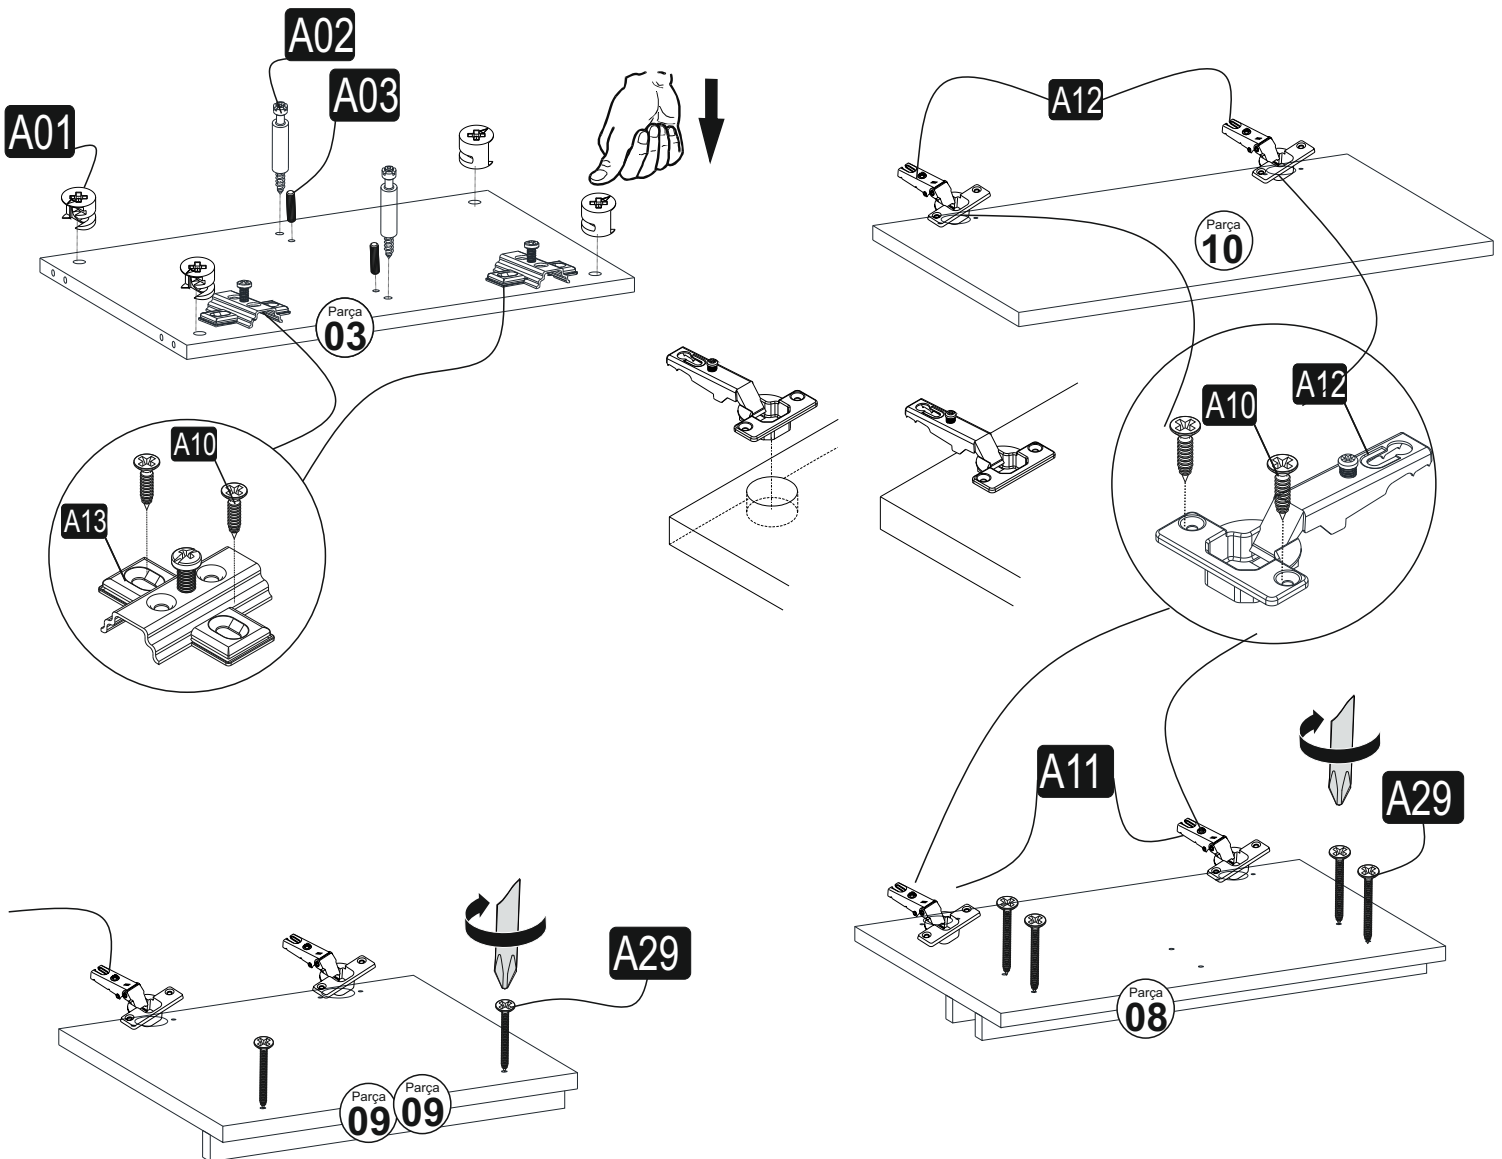

# GENERAL VIEW ACCESSORY LIST

This unit should be assembled by two persons. The necessary tools (not included)

<b>A01</b> Minifix Gövde  <b>20x</b>	<b>A02</b> Minifix Mil  <b>20x</b>	<b>A03</b> Kavela  <b>20x</b>	<b>A41</b> Dekoratif Ayak  <b>2x</b>	
<b>A10</b> 3,5x18 YHB Vida  <b>40x</b>	<b>A29</b> 3,5x30 YHB vida  <b>8x</b>	<b>A11</b> Tam Deve Boynu Menteşe  <b>6x</b>	<b>A12</b> Menteşe Atlığı  <b>2x</b>	<b>A13</b> M4x40 Kulp Vidası  <b>8x</b>
<b>A04</b> Minifix Tapa 1. White <b>24x</b> 2. Colour <b>4x</b> 	<b>A16</b> Yapışkan Tapa 1. White <b>14x</b> 2. Colour <b>0x</b> 	<b>A28</b> Arkalık Çivisi  <b>30x</b>		

# ASSEMBLY MANUAL

## ATTENTION !!

Minifix is the main connection material used in furniture products. Before starting assembly, please check the drawings below...

'Thanks' ;)