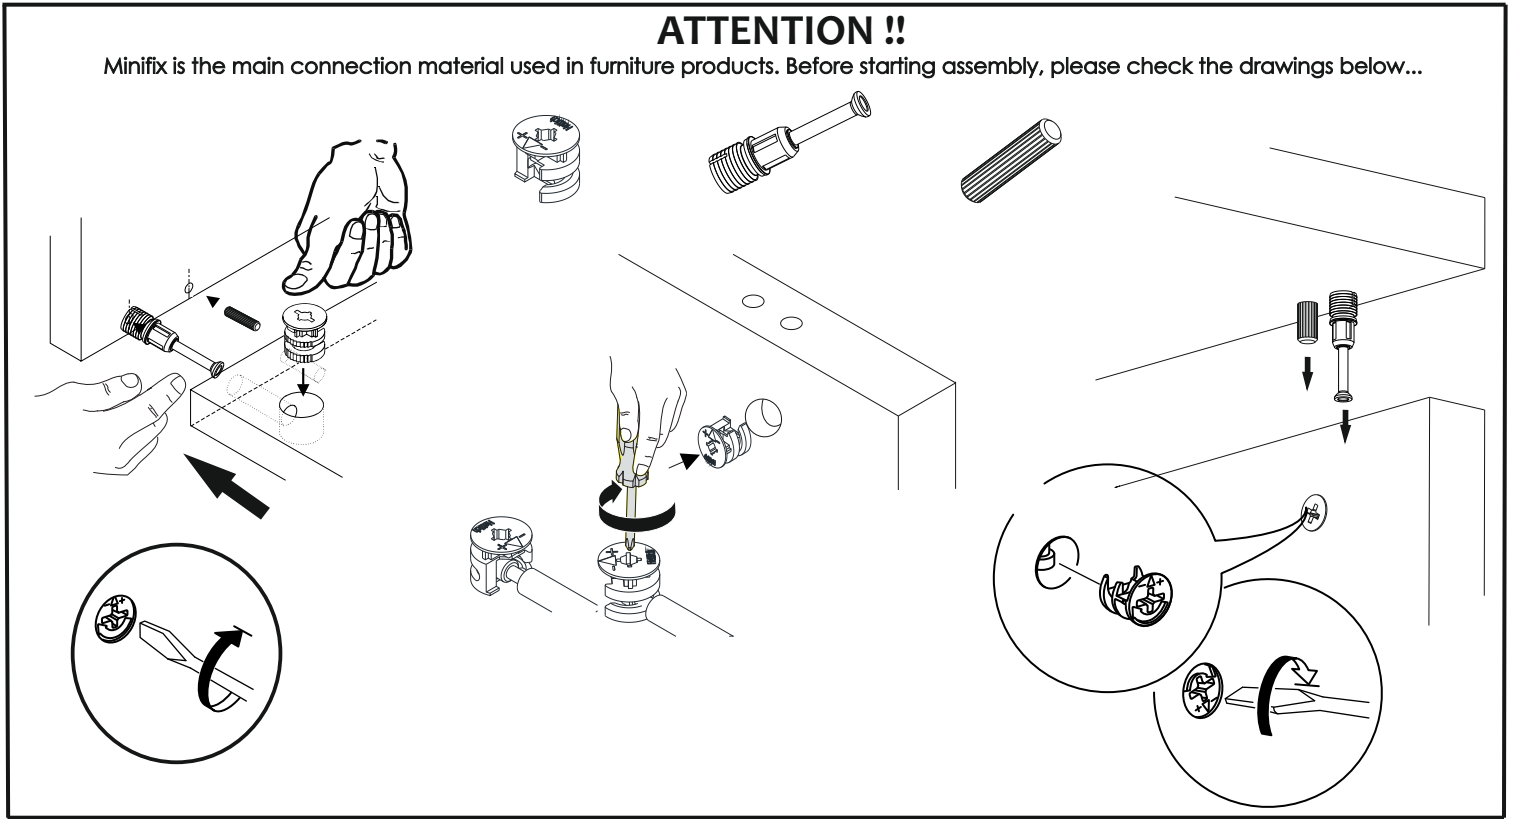

ASSEMBLY MANUAL

ATTENTION !!

Minifix is the main connection material used in furniture products. Before starting assembly, please check the drawings below...