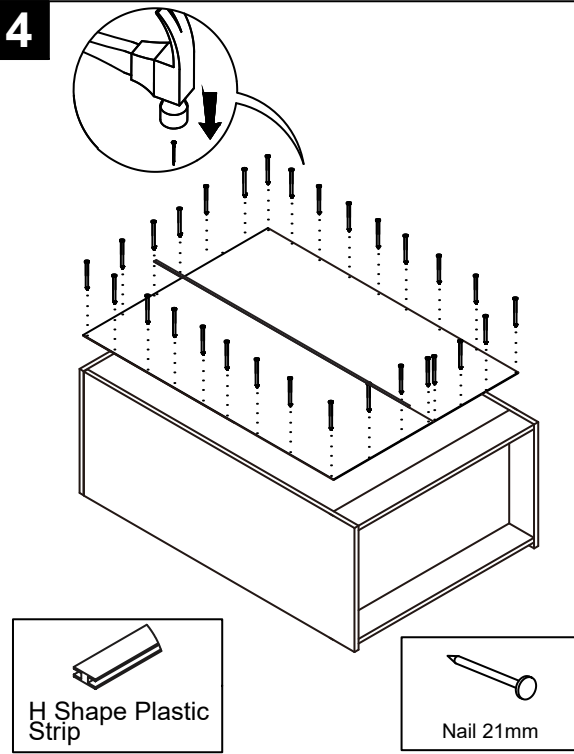

x4

HARDWARE:

 screw 3.5*14 mm	 screw 50 mm	 Mini & fix	 H Shape Plastic Strip
 Drawer slide	 screw 35 mm	 Nail 21mm	

072-000113