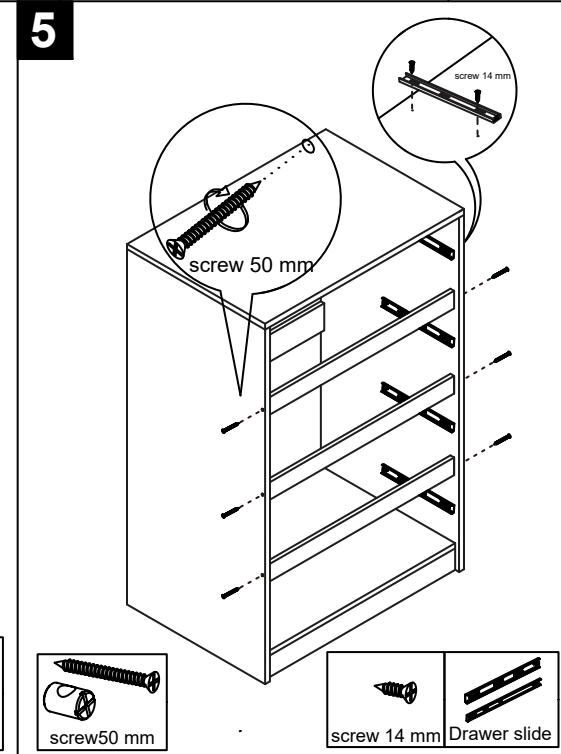

x4

HARDWARE:

 screw 3.5*14 mm	 screw 50 mm	 Mini & fix	 H Shape Plastic Strip
 Drawer slide	 screw 35 mm	 Nail 21mm	

072-000113