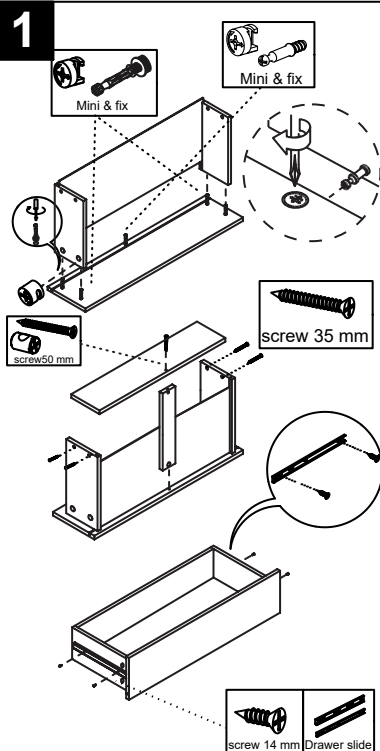

x4

HARDWARE:

 screw 3.5*14 mm	 screw 50 mm	 Mini & fix	 H Shape Plastic Strip
 Drawer slide	 screw 35 mm	 Nail 21mm	

072-000113