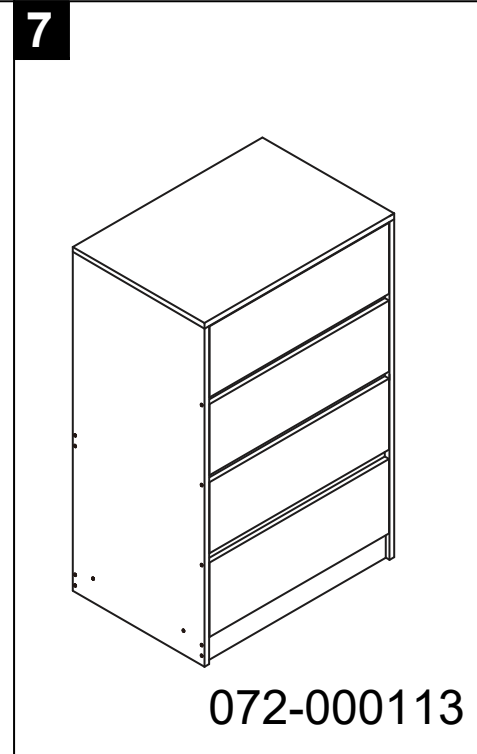

x4

HARDWARE:

 screw 3.5*14 mm	 screw 50 mm	 Mini & fix	 H Shape Plastic Strip
 Drawer slide	 screw 35 mm	 Nail 21mm	

072-000113