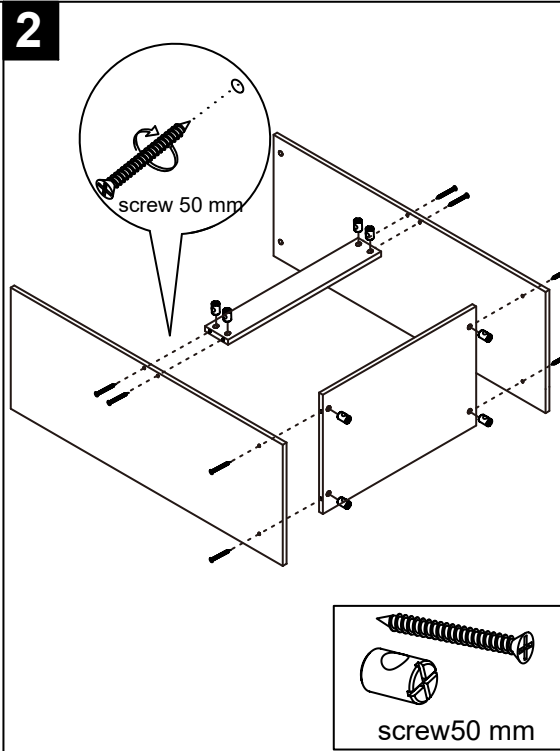

x4

HARDWARE:

 screw 3.5*14 mm	 screw 50 mm	 Mini & fix	 H Shape Plastic Strip
 Drawer slide	 screw 35 mm	 Nail 21mm	

072-000113