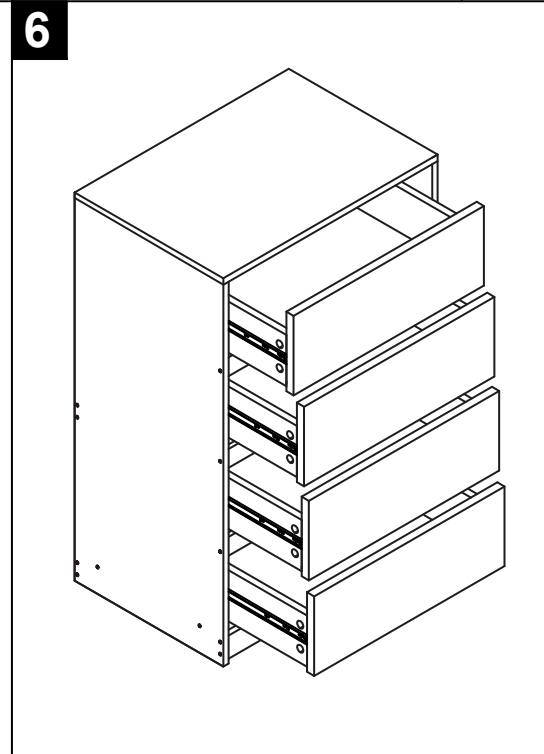

x4

HARDWARE:

 screw 3.5*14 mm	 screw 50 mm	 Mini & fix	 H Shape Plastic Strip
 Drawer slide	 screw 35 mm	 Nail 21mm	

072-000113