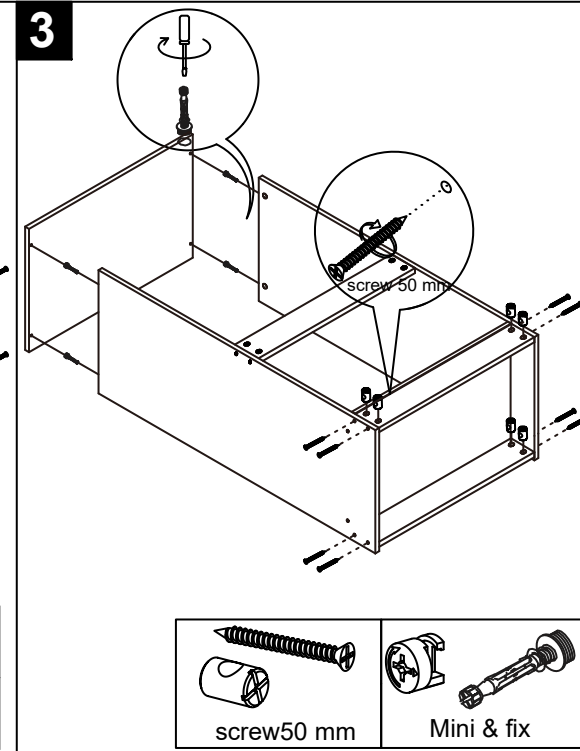

x4

HARDWARE:

 screw 3.5*14 mm	 screw 50 mm	 Mini & fix	 H Shape Plastic Strip
 Drawer slide	 screw 35 mm	 Nail 21mm	

072-000113