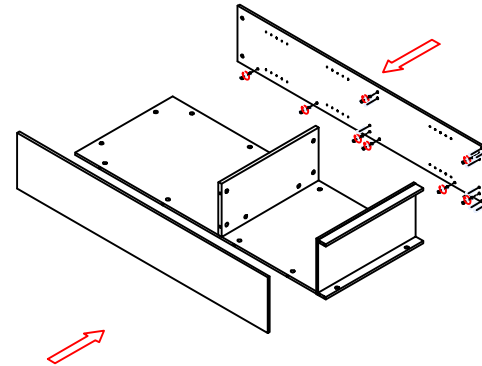

OZ-CAB02

Assembly Drawing

Pakketo code:069-00043

Size:800X400X2000

Tools

Connecting Parts

A		30	G		20
B		16	H		12
C		4	J		
D		2	K		
E		2	L		
F		8	M		

1