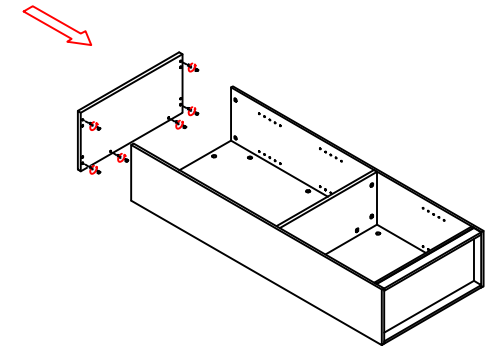

OZ-CAB02

Assembly Drawing

Pakketo code:069-00043

Size:800X400X2000

Tools

Connecting Parts

A		30	G		20
B		16	H		12
C		4	J		
D		2	K		
E		2	L		
F		8	M		

1

2

3

4

5

6