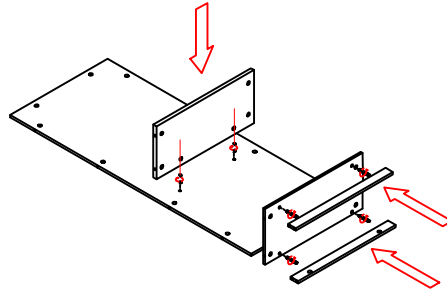

OZ-CAB02

Assembly Drawing

Pakketo code:069-00043

Size:800X400X2000

Tools

Connecting Parts

A		30	G		20
B		16	H		12
C		4	J		
D		2	K		
E		2	L		
F		8	M		

1