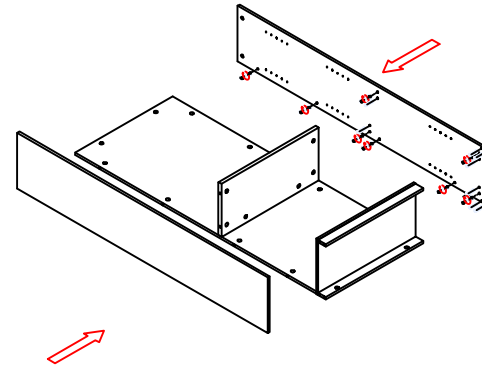

OZ-CAB02

Assembly Drawing

Pakketo code:069-00041

Size:800X400X2000

Tools

Connecting Parts

A		30	G		20
B		16	H		12
C		2	J		
D		1	K		
E		1	L		
F		4	M		

1

2

3

4

5

6