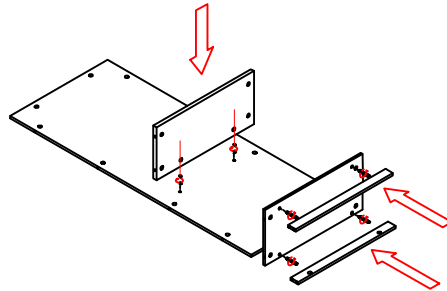

OZ-CAB02

Assembly Drawing

Pakketo code:069-00041

Size:800X400X2000

Tools

Connecting Parts

A		30	G		20
B		16	H		12
C		2	J		
D		1	K		
E		1	L		
F		4	M