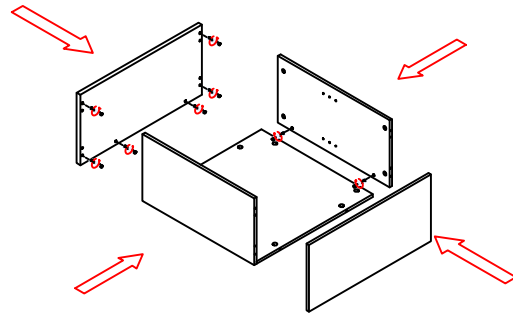

OZ-CAB01

Assembly Drawing

Pakketo code:069-000039

Size:800X400X800

Tools

Connecting Parts

A		16	G		20
B		9	H		4
C		2	J		4
D		1	K		
E		1	L		
F		4	M		

1