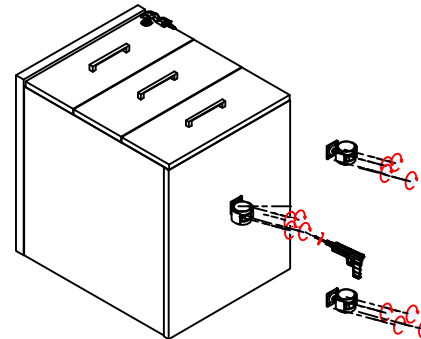

OZ-PD01 Assembly Drawing

Pakketo code:069-000037

Size:392*470*524

Tools

Connecting Parts

A		24	G		45
B		12	H		4
C		3	J		
D		3	K		
E		1	L		
F		4	M		

1

2

3

4

5

6