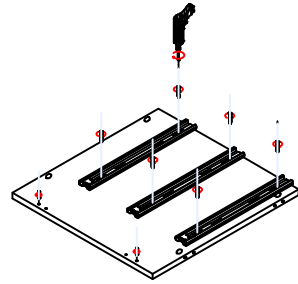

OZ-PD01 Assembly Drawing

Pakketo code:069-000037

Size:392*470*524

Tools

Connecting Parts

A		24	G		45
B		12	H		4
C		3	J		
D		3	K		
E		1	L		
F		4	M		

1

2