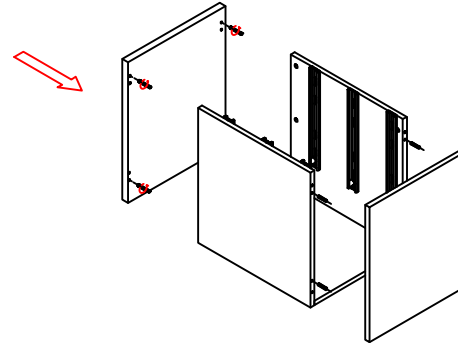

OZ-PD01 Assembly Drawing

Pakketo code:069-000037

Size:392*470*524

Tools

Connecting Parts

A		24	G		45
B		12	H		4
C		3	J		
D		3	K		
E		1	L		
F		4	M		

1

2