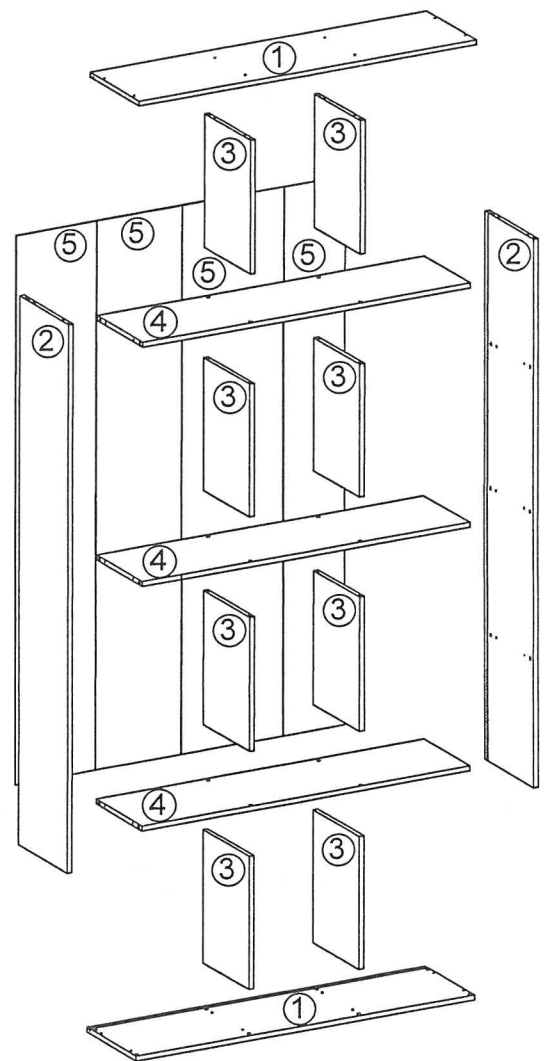

Assembly Instruction

Model : Firenze Bookcase

Hardware List			
No.	SHAPE	DESCRIPTION	Qty.
A		8x25mm Dowel	52Pcs
B		M3.5x16mm Screw	24Pcs
C		M4x45mm Screw	28Pcs
D		Nail	30Pcs
E		Plastic Leg	6Pcs
F		Stiker	12Pcs

Part List

Assembly Instruction

Step 1

Step 2

Step 3

Step 4

Assembly Instruction

Step 5