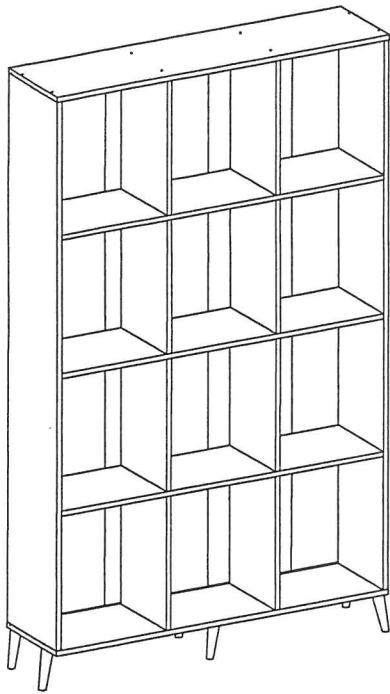

Assembly Instruction

Model : Firenze Bookcase

Hardware List			
No.	SHAPE	DESCRIPTION	Qty.
A		8x25mm Dowel	52Pcs
B		M3.5x16mm Screw	24Pcs
C		M4x45mm Screw	28Pcs
D		Nail	30Pcs
E		Plastic Leg	6Pcs
F		Stiker	12Pcs

Part List

Assembly Instruction

Step 1

Step 2

Step 3

Step 4

Assembly Instruction

Step 5