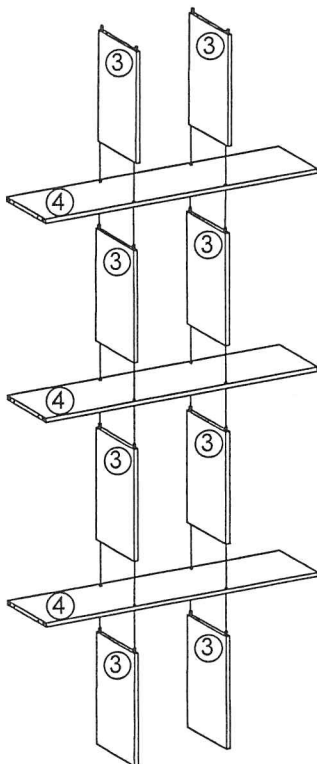

Assembly Instruction

Model : Firenze Bookcase

Hardware List			
No.	SHAPE	DESCRIPTION	Qty.
A		8x25mm Dowel	52Pcs
B		M3.5x16mm Screw	24Pcs
C		M4x45mm Screw	28Pcs
D		Nail	30Pcs
E		Plastic Leg	6Pcs
F		Stiker	12Pcs

Part List

Assembly Instruction

Step 1

Step 2

Step 3

Step 4

Assembly Instruction

Step 5