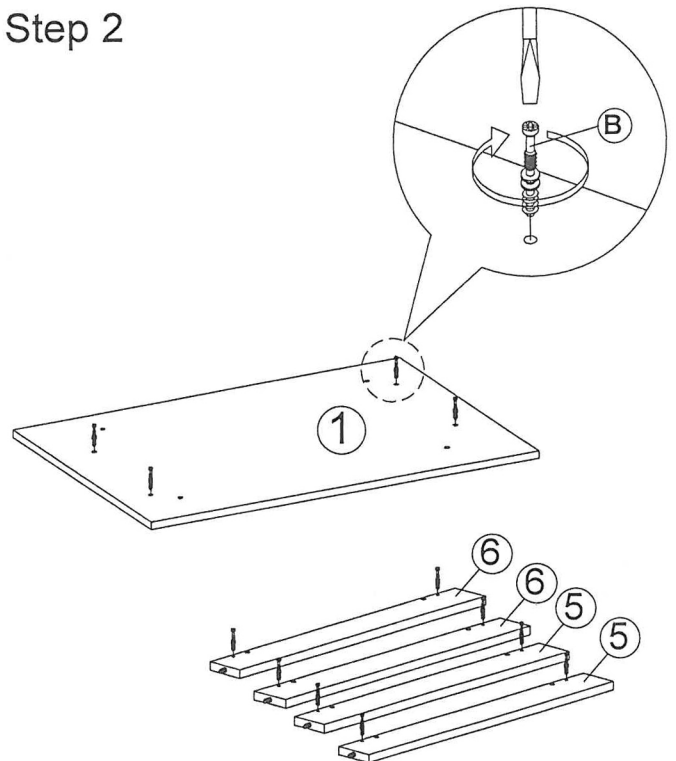

Assembly Instruction

Model : Riano Coffee Table

Part List

Hardware List			
No.	SHAPE	DESCRIPTION	Qty.
A		8x25mm Dowel	16Pcs
B		15MM Myfix Minifix	12Sets
C		M4x45mm Screw	4Pcs
D		Sticker	4Pcs
E		Nail Leg	12Pcs

Step 1

Step 2

Assembly Instruction

Step 3

Step 4

Step 5

Step 6