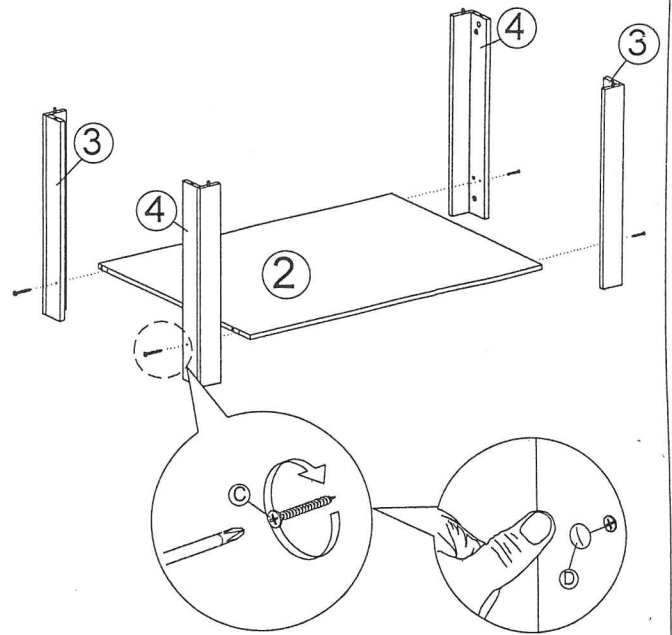

Assembly Instruction

Model : Riano Coffee Table

Part List

Hardware List			
No.	SHAPE	DESCRIPTION	Qty.
A		8x25mm Dowel	16Pcs
B		15MM Myfix Minifix	12Sets
C		M4x45mm Screw	4Pcs
D		Sticker	4Pcs
E		Nail Leg	12Pcs

Step 1

Step 2

Assembly Instruction

Step 3

Step 4

Step 5

Step 6