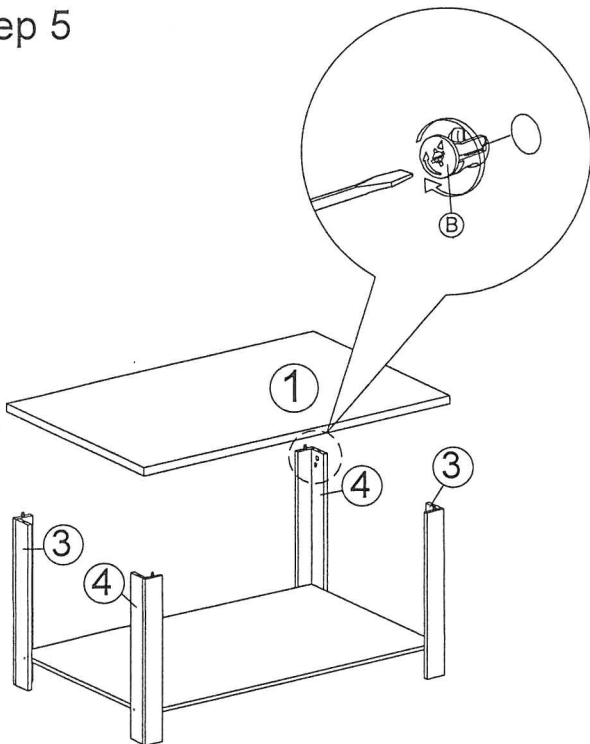

Assembly Instruction

Model : Riano Coffee Table

Part List

Hardware List			
No.	SHAPE	DESCRIPTION	Qty.
A		8x25mm Dowel	16Pcs
B		15MM Myfix Minifix	12Sets
C		M4x45mm Screw	4Pcs
D		Sticker	4Pcs
E		Nail Leg	12Pcs

Step 1

Step 2

Assembly Instruction

Step 3

Step 4

Step 5

Step 6