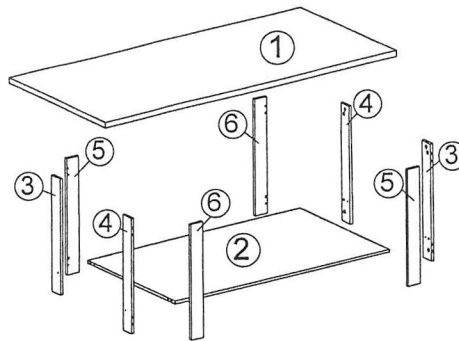

Assembly Instruction

Model : Riano Coffee Table

Part List

Hardware List			
No.	SHAPE	DESCRIPTION	Qty.
A		8x25mm Dowel	16Pcs
B		15MM Myfix Minifix	12Sets
C		M4x45mm Screw	4Pcs
D		Sticker	4Pcs
E		Nail Leg	12Pcs