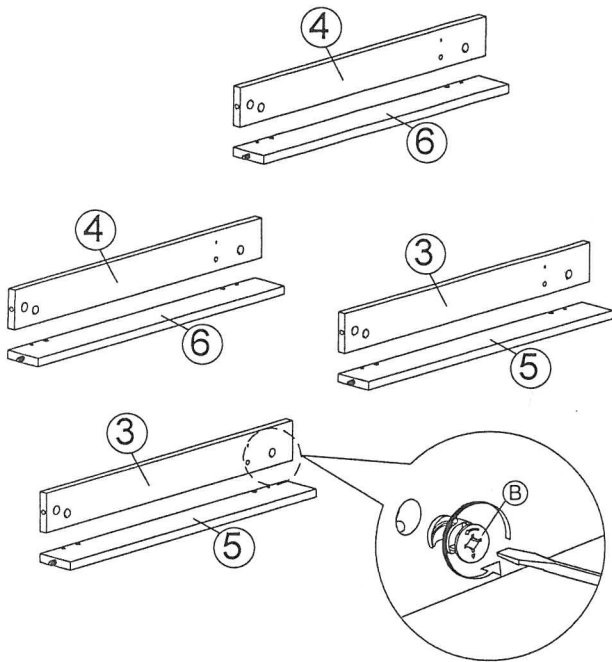

Assembly Instruction

Model : Riano Coffee Table

Part List

Hardware List			
No.	SHAPE	DESCRIPTION	Qty.
A		8x25mm Dowel	16Pcs
B		15MM Myfix Minifix	12Sets
C		M4x45mm Screw	4Pcs
D		Sticker	4Pcs
E		Nail Leg	12Pcs

Step 1

Step 2

Assembly Instruction

Step 3

Step 4

Step 5

Step 6