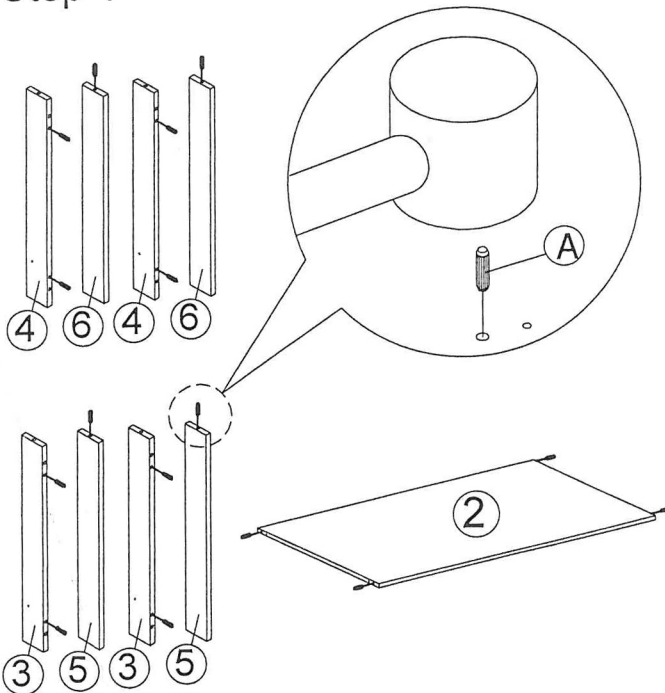

Assembly Instruction

Model : Riano Coffee Table

Part List

Hardware List			
No.	SHAPE	DESCRIPTION	Qty.
A		8x25mm Dowel	16Pcs
B		15MM Myfix Minifix	12Sets
C		M4x45mm Screw	4Pcs
D		Sticker	4Pcs
E		Nail Leg	12Pcs

Step 1

Step 2

Assembly Instruction

Step 3

Step 4

Step 5

Step 6