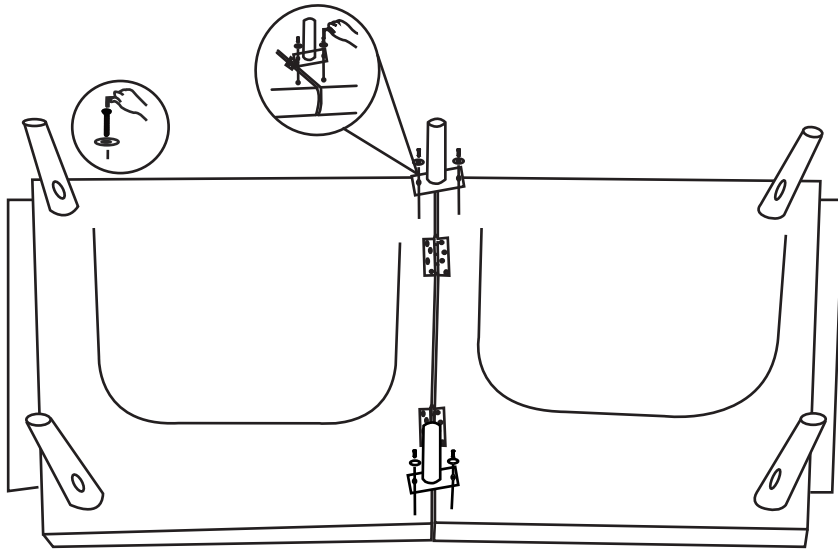

ASSEMBLY INSTRUCTION

PARTS AND HARDWARE

						
Midfoot 2X 200MM	Rear Leg 8x 200MM	Washer 12x 20MM	Bolt 4x 5*26MM	Bolt 8x 8 * 70MM	Allen Key 1x 4*20*57MM	Allen Key 1x 5*20*65MM

DIAGRAM 1

DIAGRAM 2

DIAGRAM 3

DIAGRAM 4

DIAGRAM 5

DIAGRAM 6